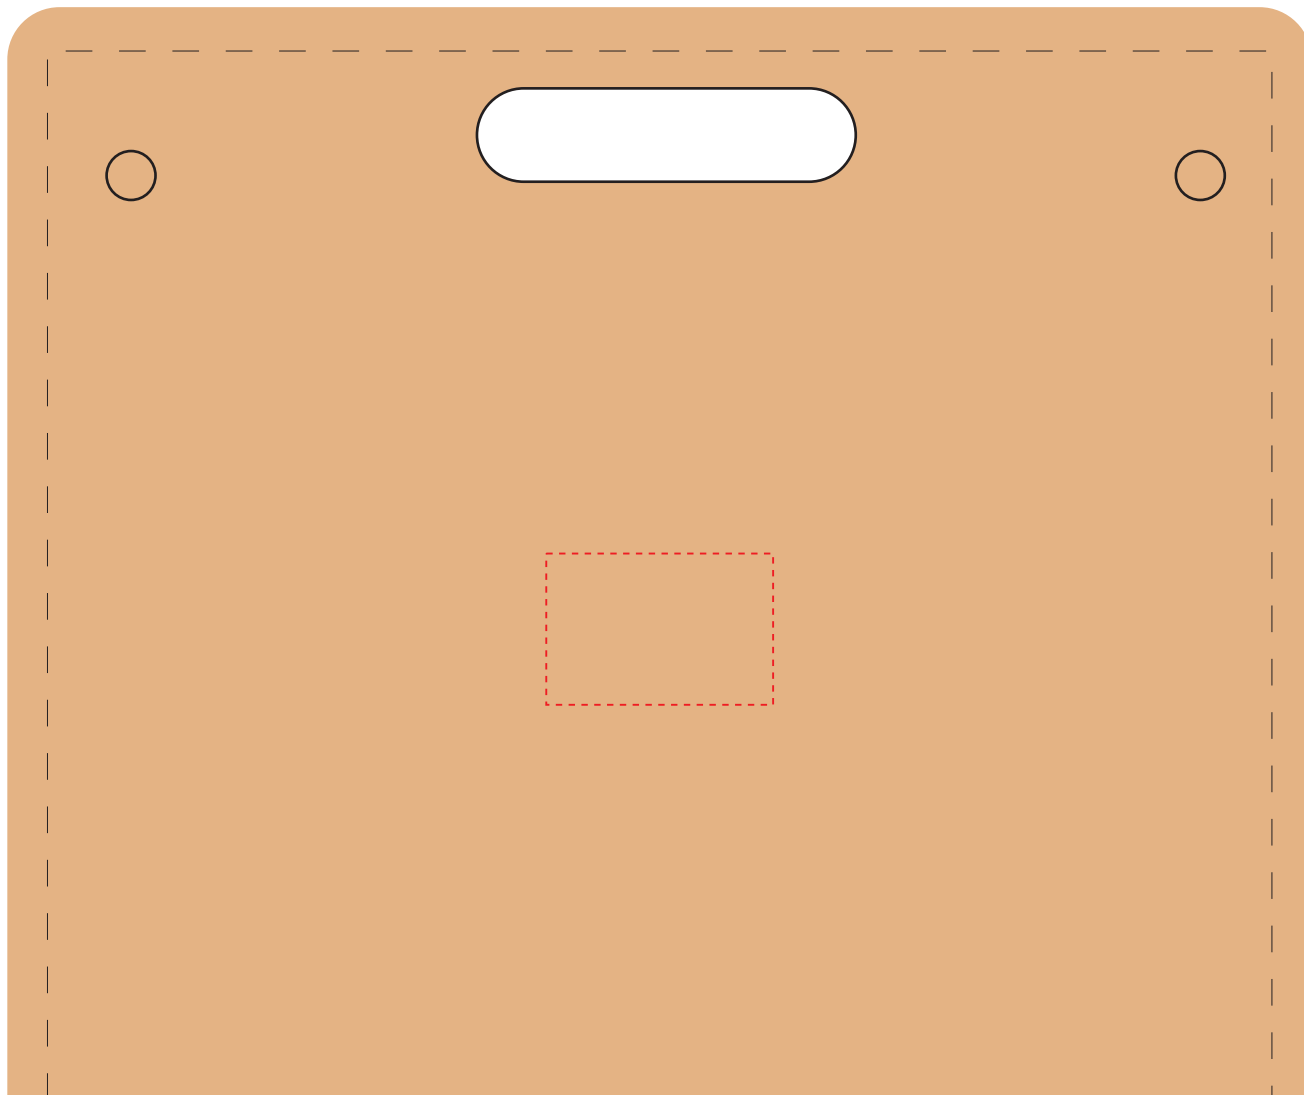

Skala: 50%

Imprint size: Max 60 x 40 mm

Refer to PANTONE Matching System® (PMS) for correct PMS colors. Observe that this is only a reference system and there are no given colors as they are not premixed. Also observe that colors may appear different depending on the color, the surface and the material of the product. We can never guarantee exact PMS color.

This proof only illustrates the placement and proportions of the marking and should be considered as an indication of the final product. We take no responsibility for errors not corrected.