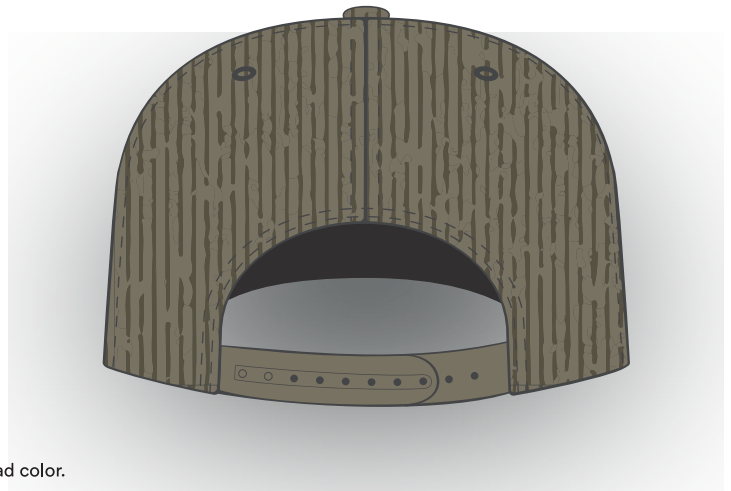

Observe!
This template is just an illustration
and not an exact copy of the actual hoodie.

Observe that for the colors of the embroidery, PANTONE® is matched to closest thread color.
We can therefore not guarantee exact PMS color on embroidery.

This proof only illustrates the placement and proportions of the marking and should be considered as an indication of the final product.
We take no responsibility for errors not corrected.