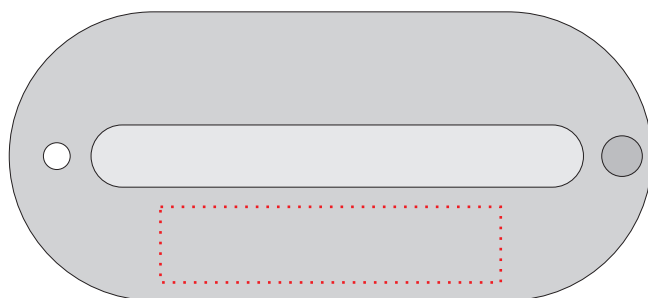

Scale 1:1

Märkningsyta 10x45 mm

Märkningsyta 30x45 mm

Refer to PANTONE Matching System® (PMS) for correct PMS colors. Observe that this is only a reference system and there are no given colors as they are not premixed. Also observe that colors may appear different depending on the color, the surface and the material of the product. We can never guarantee exact PMS color.

This proof only illustrates the placement and proportions of the marking and should be considered as an indication of the final product. We take no responsibility for errors not corrected.