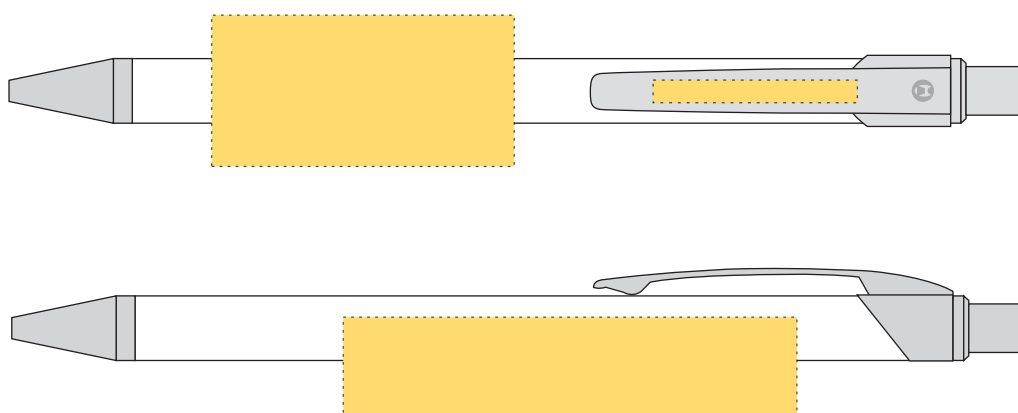

Skala 1:1

Refer to PANTONE Matching System® (PMS) for correct PMS colors. Observe that this is only a reference system and there are no given colors as they are not premixed. Also observe that colors may appear different depending on the color, the surface and the material of the product. We can never guarantee exact PMS color.

This proof only illustrates the placement and proportions of the marking and should be considered as an indication of the final product. We take no responsibility for errors not corrected.