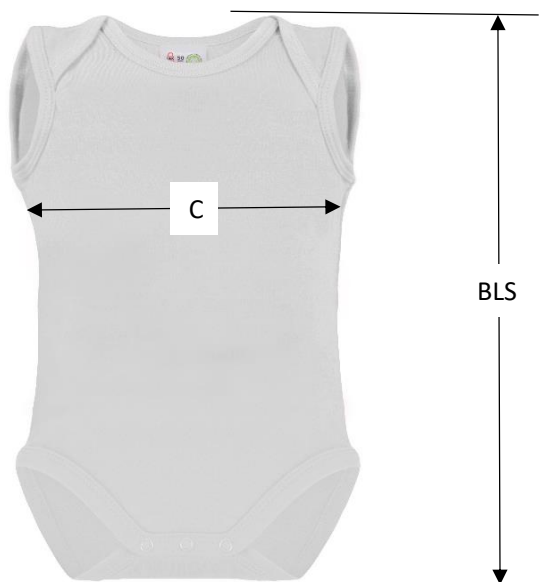

ROM20 / X948

| | | 0-3 M 50/56 | 3-6 M 62/68 | 6-12 M 74/80 |
|-----|---------------------------|----------------|----------------|-----------------|
| BLS | back length from Shoulder | 34,5 | 37 | 41 |
| C | 1/2 chest | 20 | 22 | 23,5 |

Note: Given sizes are approximately. As our items are handmade, a deviation of 10% is acceptable.