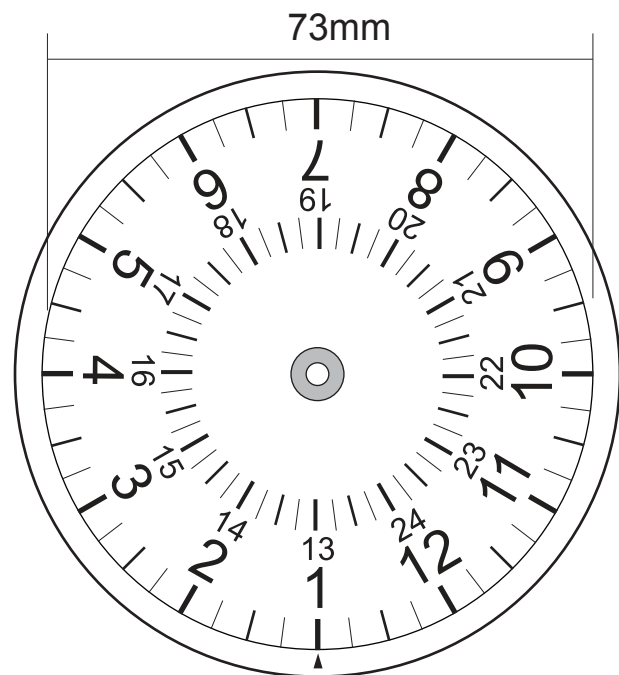

NB! The Rotating Disk is a stock item. Customised disk has an extra cost.
With any customisation to the product you must make sure the product does not lose its functionality

You can use this parking sign on your artwork.
Use the color you like.

Front

Back

B

Product Code: PM-006
Parking Meter Circle

NB! PEEL OFF text will be printed to parking meter - if not removed by customer.

NB! This shape is made and provided only to Softreflector LLC's customer or customer's customer. It is forbidden in any case to use it for making queries/orders to other producers/third parties.