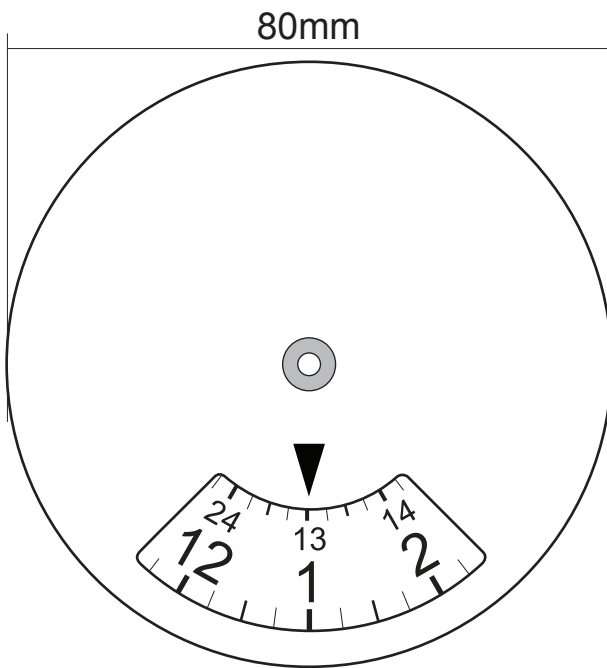

NB! The Rotating Disk is a stock item. Customised disk has an extra cost.
With any customisation to the product you must make sure the product does not lose its functionality

You can use this parking sign on your artwork.
Use the color you like.

Front

Back

B

Product Code: PM-006
Parking Meter Circle

NB! PEEL OFF text will be printed to parking meter - if not removed by customer.

NB! This shape is made and provided only to Softreflector LLC's customer or customer's customer. It is forbidden in any case to use it for making queries/orders to other producers/third parties.