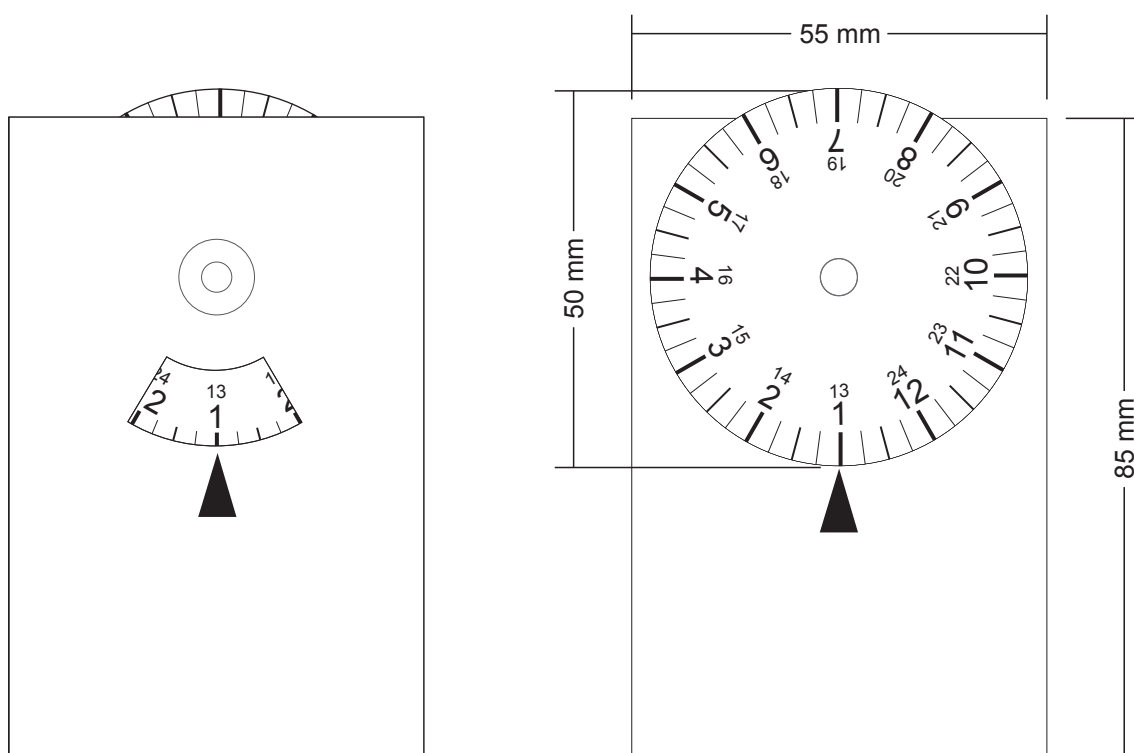

NB! The Rotating Disk is a stock item. Customised disk has an extra cost. With any customisation to the product you must make sure the product does not lose its functionality

You can use this parking sign on your artwork.
Use the color you like.

A

Product code: PM-001

Parking Meter Small

NB! PEEL OFF text will be printed to parking meter - if not removed by customer.

NB! This shape is made and provided only to Softreflector LLC's customer or customer's customer. It is forbidden in any case to use it for making queries/orders to other producers/third parties.