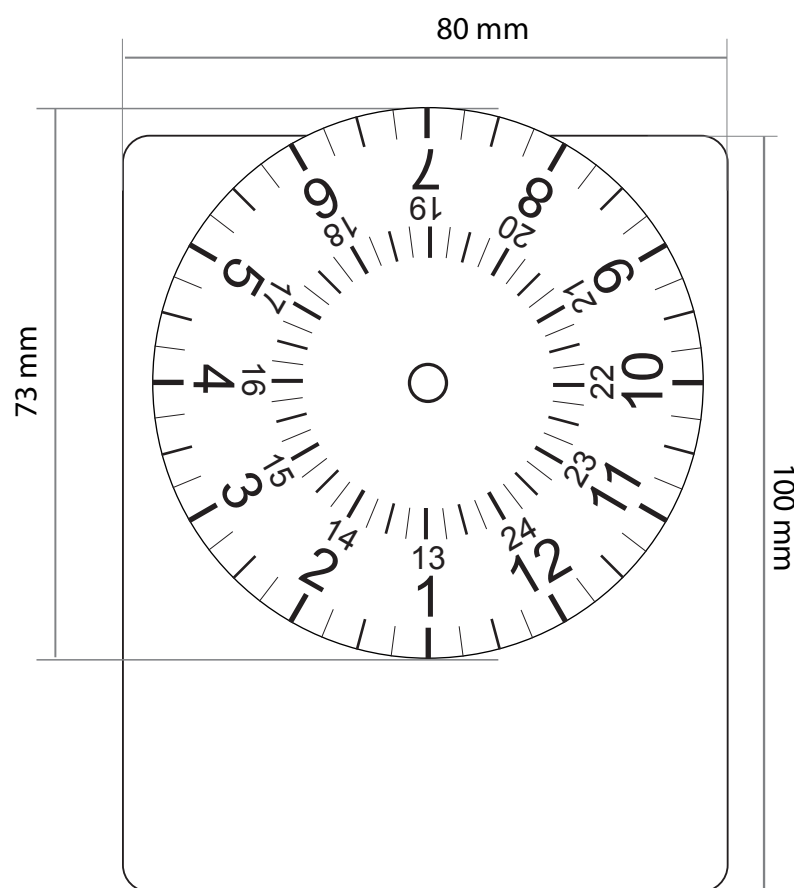

NB! The Rotating Disk is a stock item. Customised disk has an extra cost. With any customisation to the product you must make sure the product does not lose its functionality

You can use this parking sign on your artwork.
Use the color you like.

Front

Back

B

**Product code: PM-005
Parking Meter Medium**

NB! PEEL OFF text will be printed to parking meter - if not removed by customer.

NB! This shape is made and provided only to Softreflector LLC's customer or customer's customer. It is forbidden in any case to use it for making queries/orders to other producers/third parties.