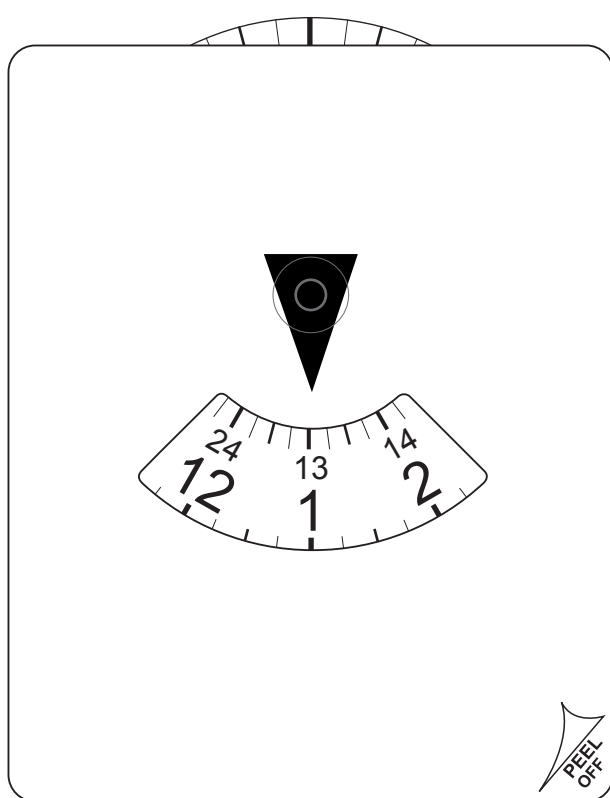

NB! The Rotating Disk is a stock item. Customised disk has an extra cost. With any customisation to the product you must make sure the product does not lose its functionality

You can use this parking sign on your artwork.
Use the color you like.

Front

Back

B

**Product code: PM-005
Parking Meter Medium**

NB! PEEL OFF text will be printed to parking meter - if not removed by customer.

NB! This shape is made and provided only to Softreflector LLC's customer or customer's customer. It is forbidden in any case to use it for making queries/orders to other producers/third parties.