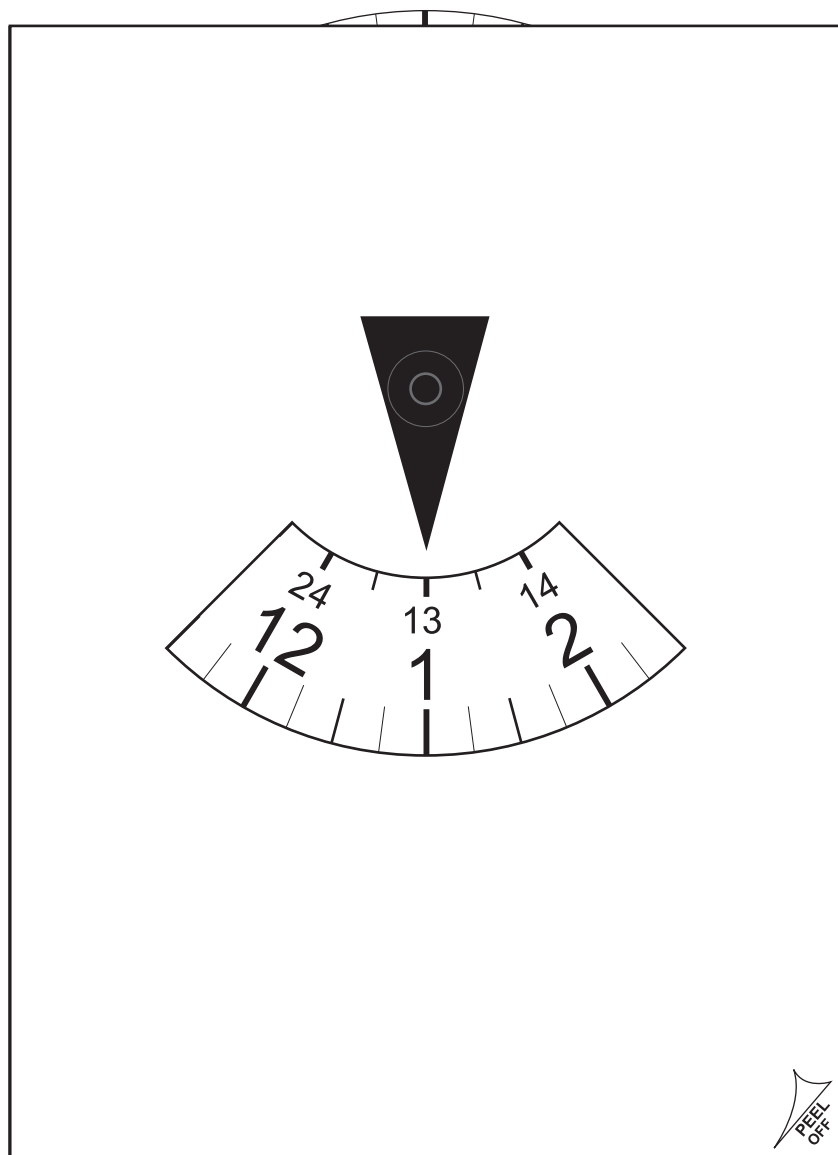

NB! The Rotating Disk is a stock item. Customised disk has an extra cost.
With any customisation to the product you must make sure the product
does not lose its functionality

You can use this parking sign
on your artwork.
Use the color you like.

Front

Back

Product code: PM-003
Parking Meter Large

NB! PEEL OFF text will be printed to parking meter - if not removed by customer.

NB! This shape is made and provided only to Softreflector LLC's customer or customer's customer. It is forbidden in any case to use it for making queries/orders to other producers/third parties.