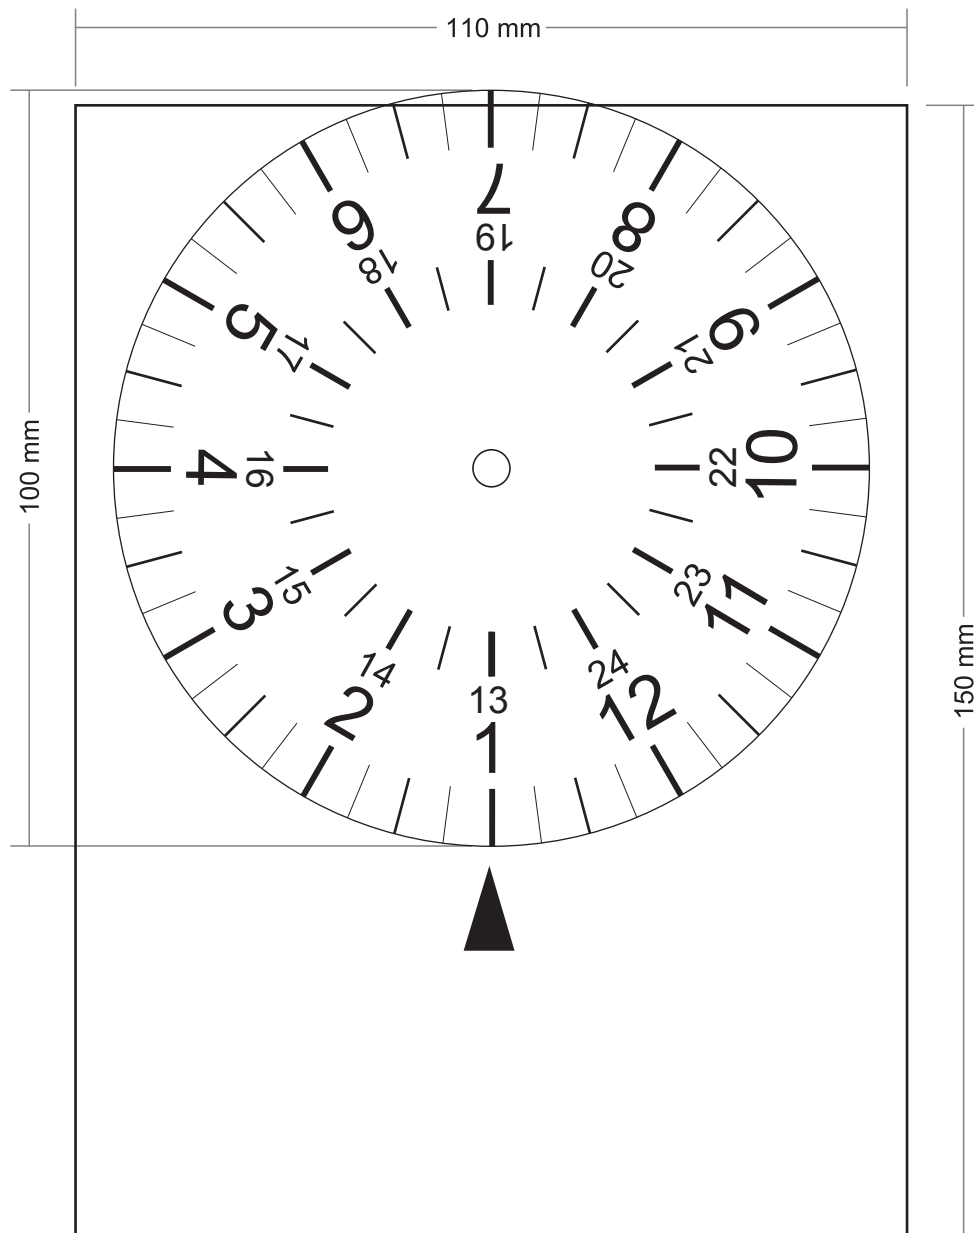

NB! The Rotating Disk is a stock item. Customised disk has an extra cost.
With any customisation to the product you must make sure the product
does not lose its functionality

You can use this parking sign
on your artwork.
Use the color you like.

Front

Back

Product code: PM-003
Parking Meter Large

NB! PEEL OFF text will be printed to parking meter - if not removed by customer.

NB! This shape is made and provided only to Softreflector LLC's customer or customer's customer. It is forbidden in any case to use it for making queries/orders to other producers/third parties.