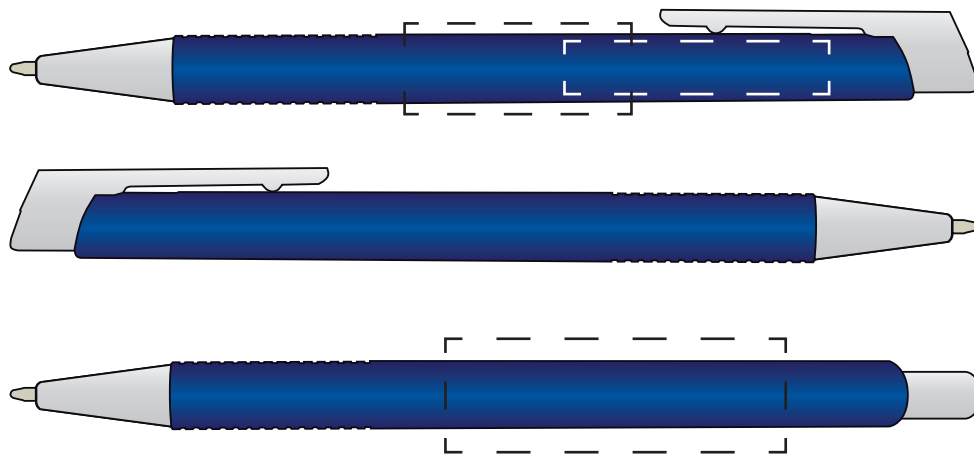

Skala 1:1

Refer to PANTONE Matching System® (PMS) for correct PMS colors. Observe that this is only a reference system and there are no given colors as they are not premixed. Also observe that colors may appear different depending on the color, the surface and the material of the product. We can never guarantee exact PMS color.

This proof only illustrates the placement and proportions of the marking and should be considered as an indication of the final product. We take no responsibility for errors not corrected.