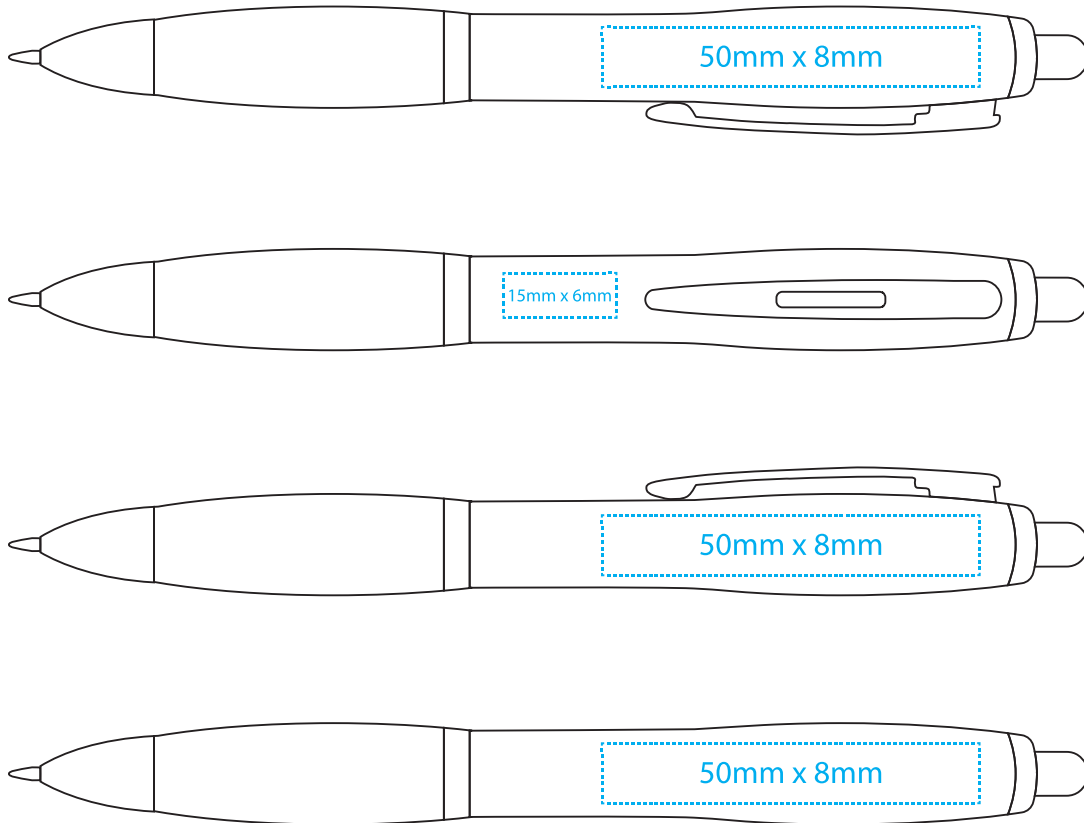

Skala 1:1

Pad printing

Refer to PANTONE Matching System® (PMS) for correct PMS colors. Observe that this is only a reference system and there are no given colors as they are not premixed. Also observe that colors may appear different depending on the color, the surface and the material of the product. We can never guarantee exact PMS color.

This proof only illustrates the placement and proportions of the marking and should be considered as an indication of the final product. We take no responsibility for errors not corrected.