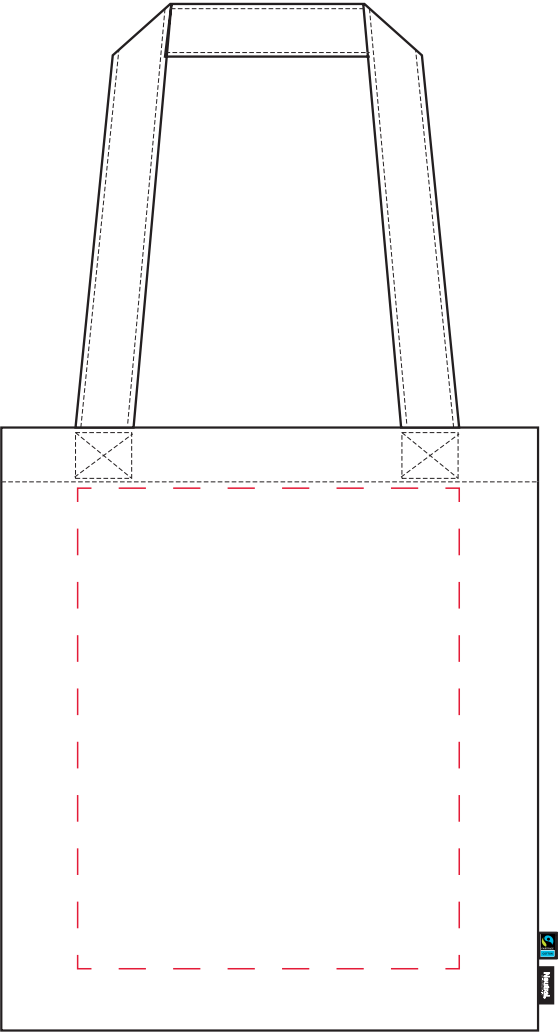

Product size 38 x 42 cm  
Long handles

Max imprintsize 27 x 33 cm

Refer to PANTONE Matching System® (PMS) for correct PMS colors. Observe that this is only a reference system and there are no given colors as they are not premixed. Also observe that colors may appear different depending on the color, the surface and the material of the product. We can never guarantee exact PMS color.

This proof only illustrates the placement and proportions of the marking and should be considered as an indication of the final product. We take no responsibility for errors not corrected.