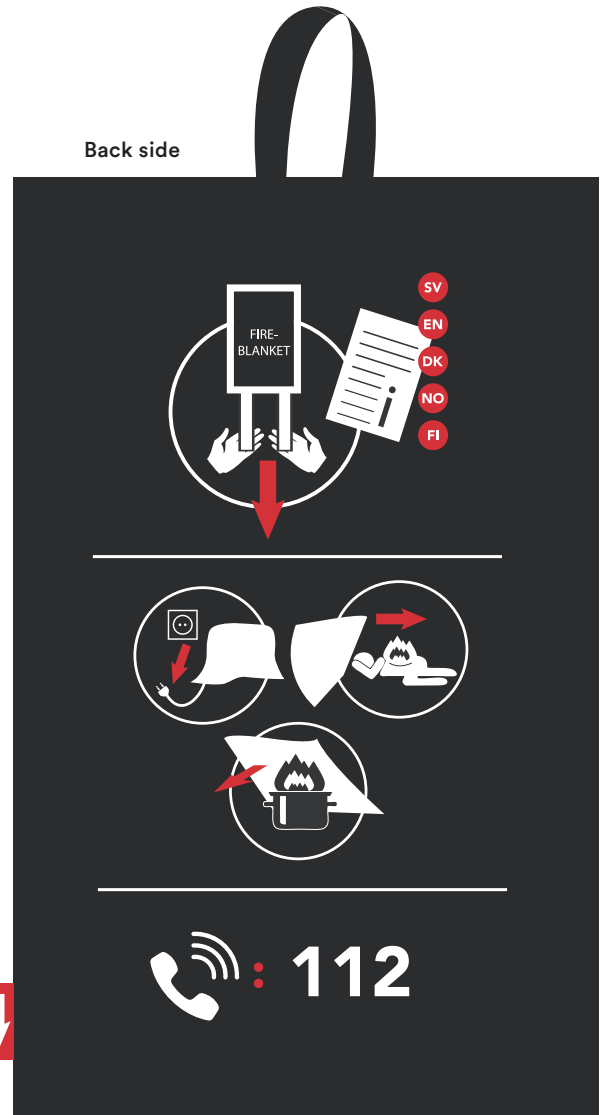

PRODUCT:  
 Fire blanket, 400 gsm  
 Recycled cotton  
 Pouch  
 Size: 220 x 340 mm

Max print size: 160 x 160 mm

Refer to PANTONE Matching System® (PMS) for correct PMS colors. Observe that this is only a reference system and there are no given colors as they are not premixed. Also observe that colors may appear different depending on the color, the surface and the material of the product. We can never guarantee exact PMS color.

This proof only illustrates the placement and proportions of the marking and should be considered as an indication of the final product. We take no responsibility for errors not corrected.