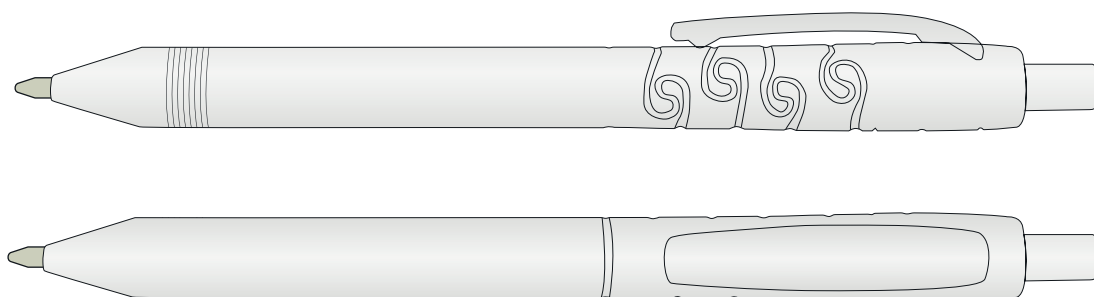

Skala 1:1

Refer to PANTONE Matching System® (PMS) for correct PMS colors. Observe that this is only a reference system and there are no given colors as they are not premixed. Also observe that colors may appear different depending on the color, the surface and the material of the product. We can never guarantee exact PMS color.

This proof only illustrates the placement and proportions of the marking and should be considered as an indication of the final product. We take no responsibility for errors not corrected.