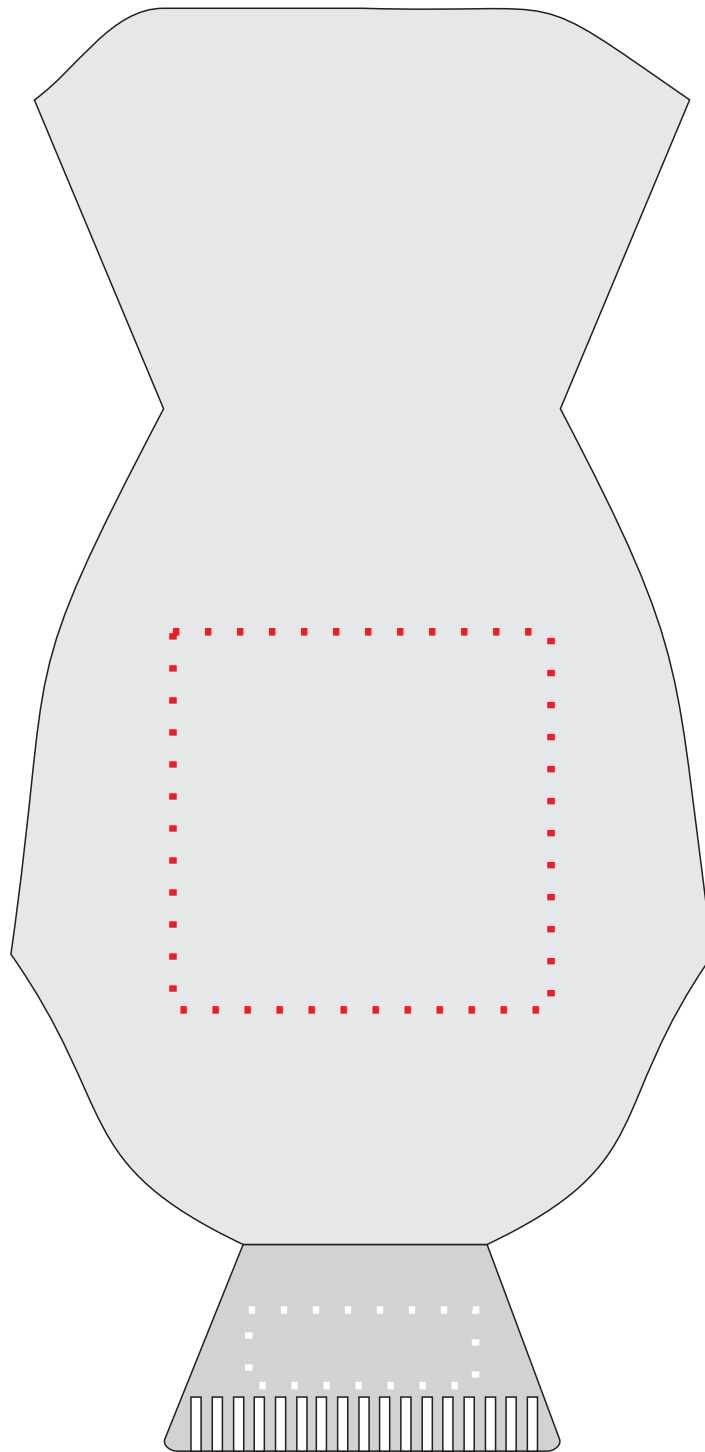

Skala 1:2

Refer to PANTONE Matching System® (PMS) for correct PMS colors. Observe that this is only a reference system and there are no given colors as they are not premixed. Also observe that colors may appear different depending on the color, the surface and the material of the product. We can never guarantee exact PMS color.

This proof only illustrates the placement and proportions of the marking and should be considered as an indication of the final product. We take no responsibility for errors not corrected.