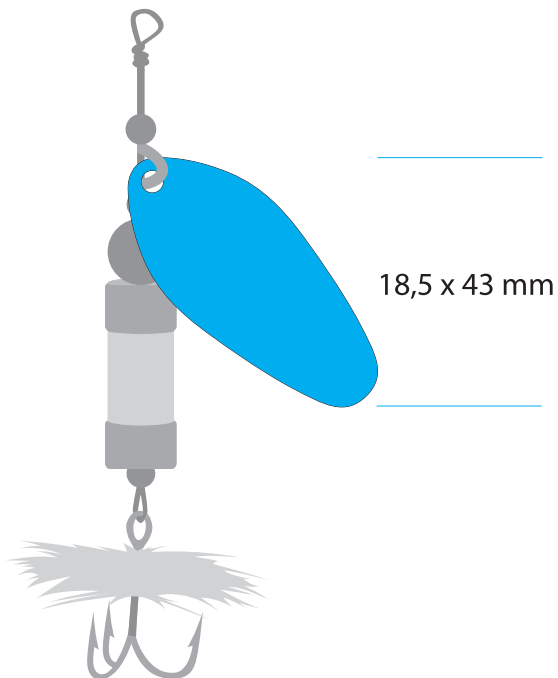

Skala 1:1

Refer to PANTONE Matching System® (PMS) for correct PMS colors. Observe that this is only a reference system and there are no given colors as they are not premixed. Also observe that colors may appear different depending on the color, the surface and the material of the product. We can never guarantee exact PMS color.

This proof only illustrates the placement and proportions of the marking and should be considered as an indication of the final product. We take no responsibility for errors not corrected.