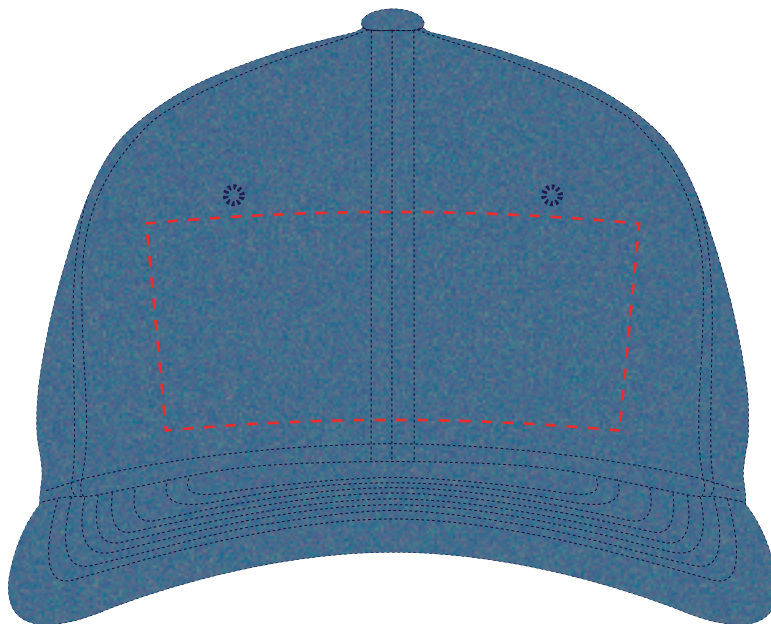

## Scale 1:2

OBS - This template is just an illustration,  
Not an actual product.

Observe that for the colors of the embroidery, PANTONE® is matched to closest thread color.  
We can therefore not guarantee exact PMS color on embroidery.

This proof only illustrates the placement and proportions of the marking and should be considered as an indication of the final product.  
We take no responsibility for errors not corrected.