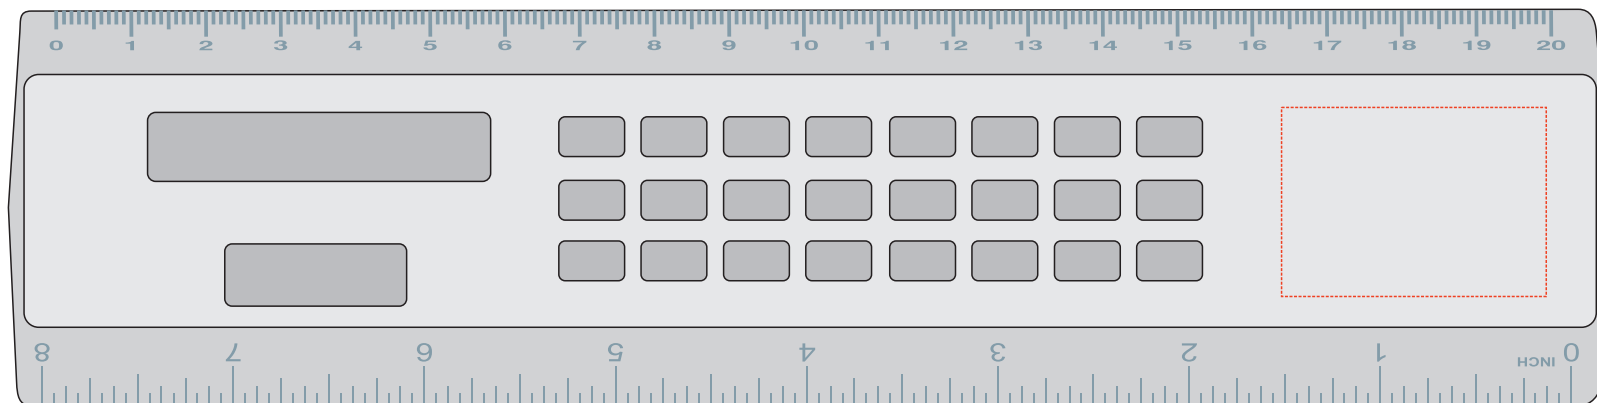

Skala 1:1

Tryckyta: 35 x 25 mm

Refer to PANTONE Matching System® (PMS) for correct PMS colors. Observe that this is only a reference system and there are no given colors as they are not premixed. Also observe that colors may appear different depending on the color, the surface and the material of the product. We can never guarantee exact PMS color.

This proof only illustrates the placement and proportions of the marking and should be considered as an indication of the final product. We take no responsibility for errors not corrected.