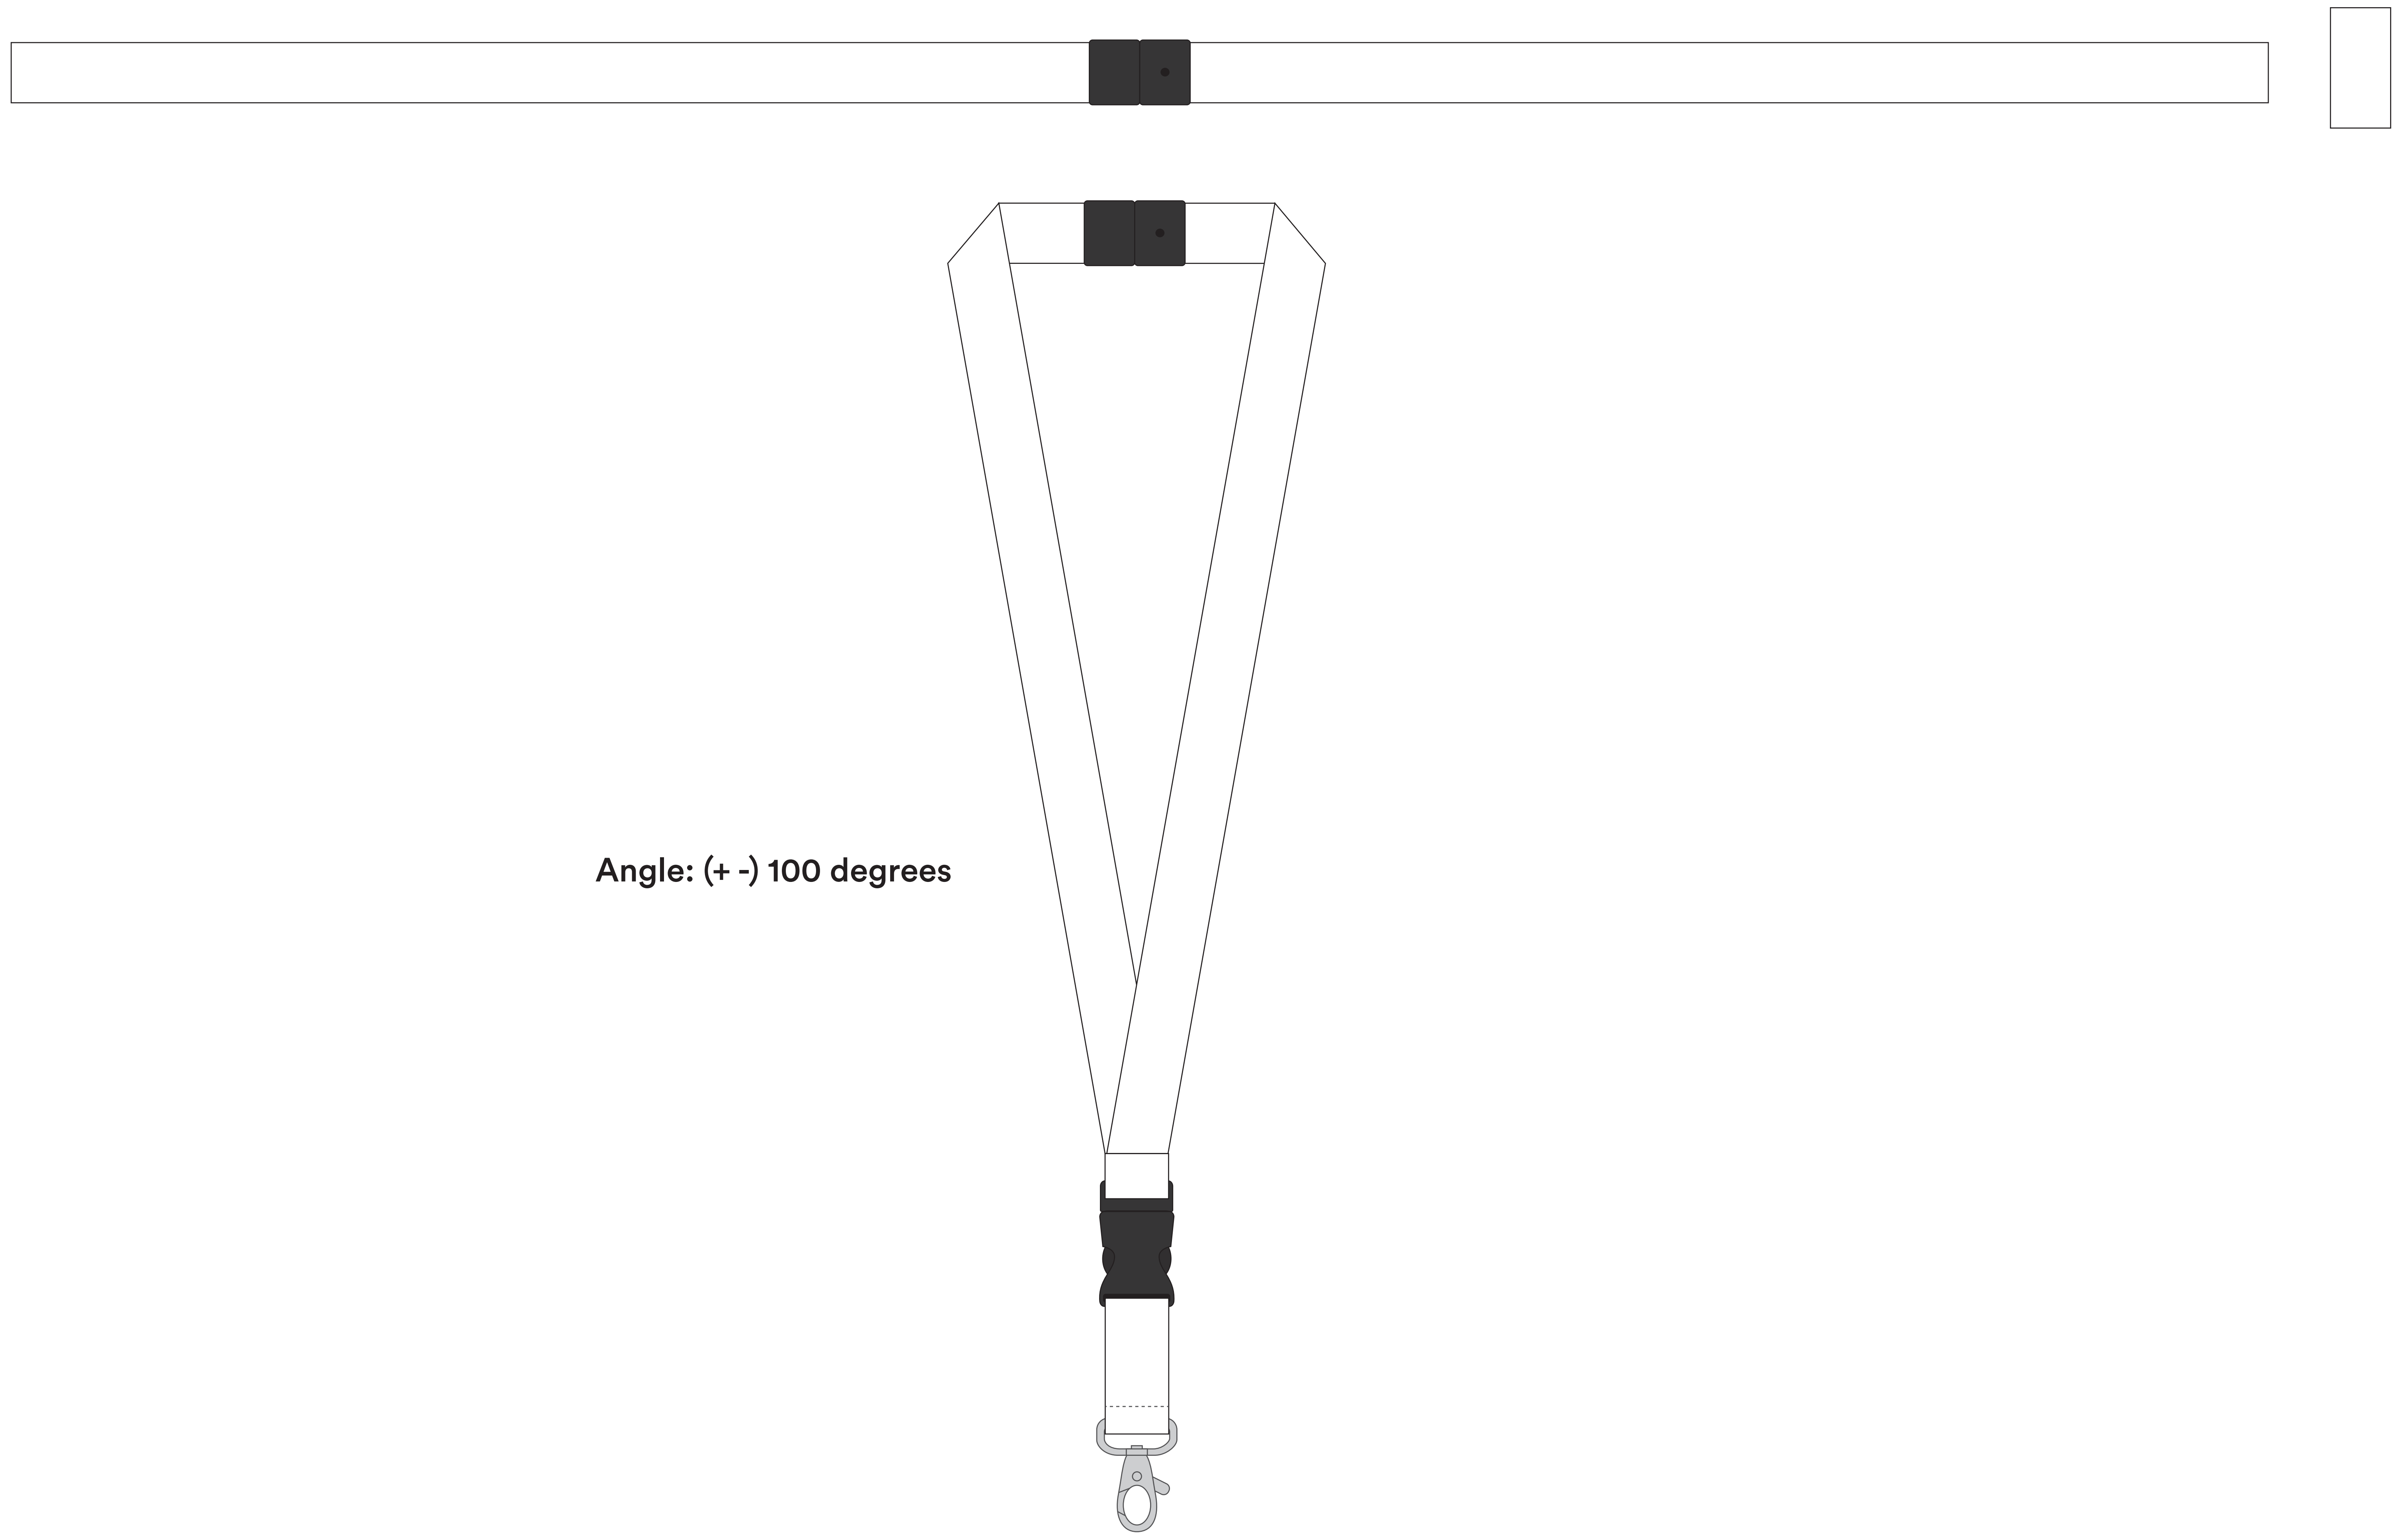

20 mm wide logoband

750x20 mm

Angle: (+ -) 100 degrees

A CMYK color is only a reference color and may appear different depending on where it's shown. A printer or a computer screen may have different colors settings. Also observe that colors may appear different depending on the color, the surface and the material of the product. We can never guarantee exact CMYK colors.

This proof only illustrates the placement and proportions of the marking and should be considered as an indication of the final product. We take no responsibility for errors not corrected.