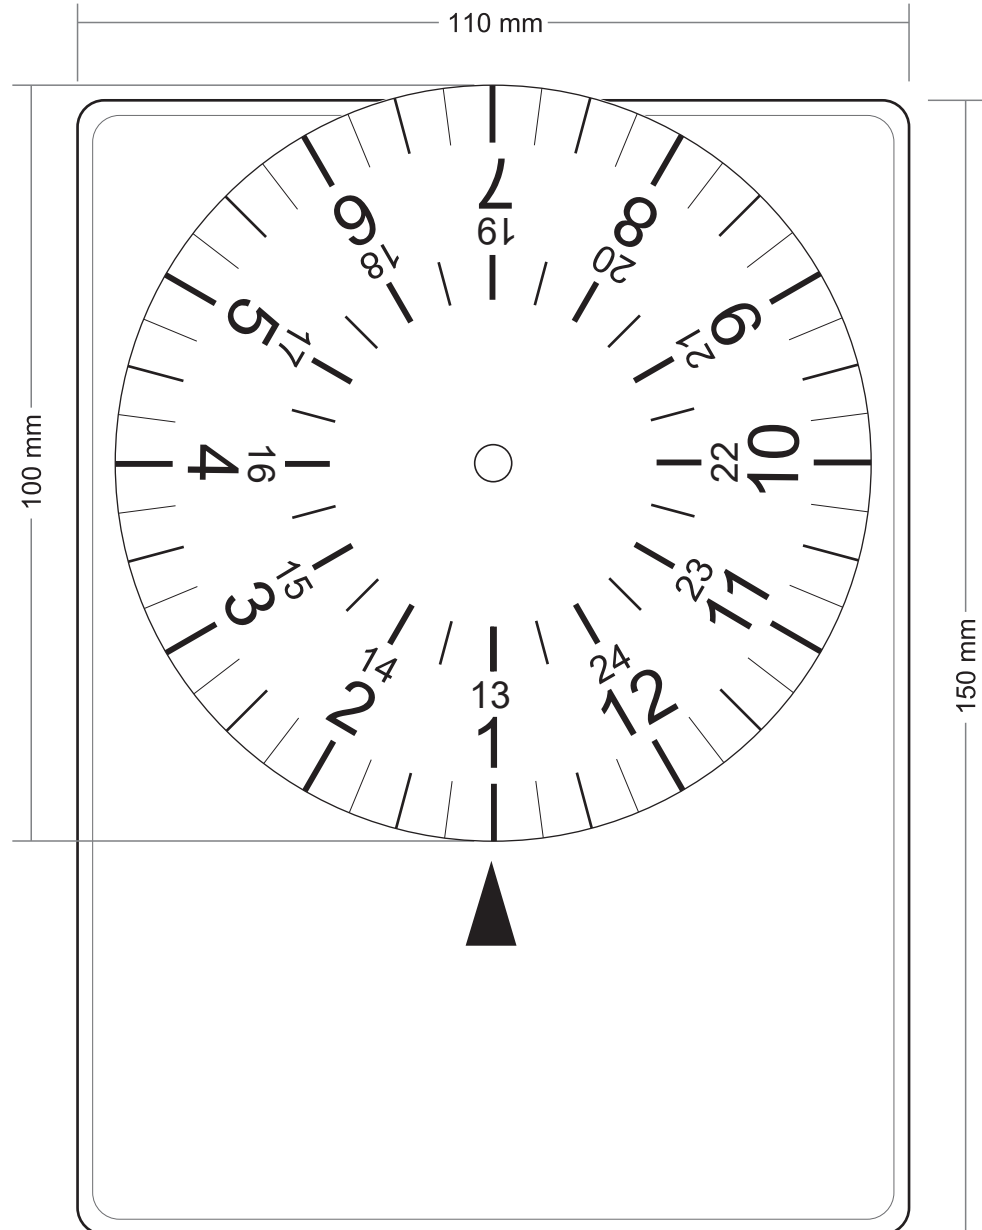

**NB! The Rotating Disk is a stock item. Customised disk has an extra cost. With any customisation to the product you must make sure the product does not lose its functionality**

You can use this parking sign on your artwork. Use the color you like.

Front

Back

**Product code: PMP-003  
Parking Meter Plastic - Large**

**NB!** This shape is made and provided only to Softreflector LLC's customer or customer's customer. It is forbidden in any case to use it for making queries/orders to other producers/third parties.