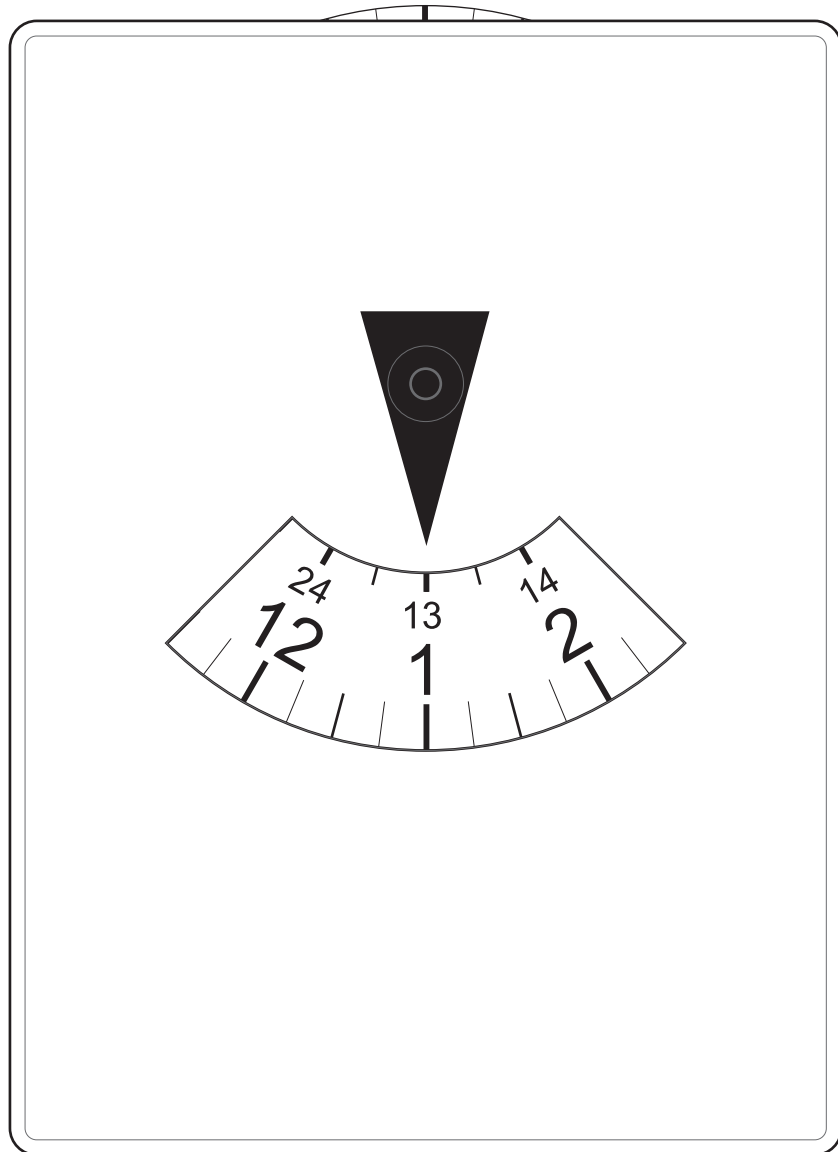

**NB! The Rotating Disk is a stock item. Customised disk has an extra cost. With any customisation to the product you must make sure the product does not lose its functionality**

You can use this parking sign on your artwork. Use the color you like.

Front

Back

**Product code: PMP-003  
Parking Meter Plastic - Large**

**NB!** This shape is made and provided only to Softreflector LLC's customer or customer's customer. It is forbidden in any case to use it for making queries/orders to other producers/third parties.