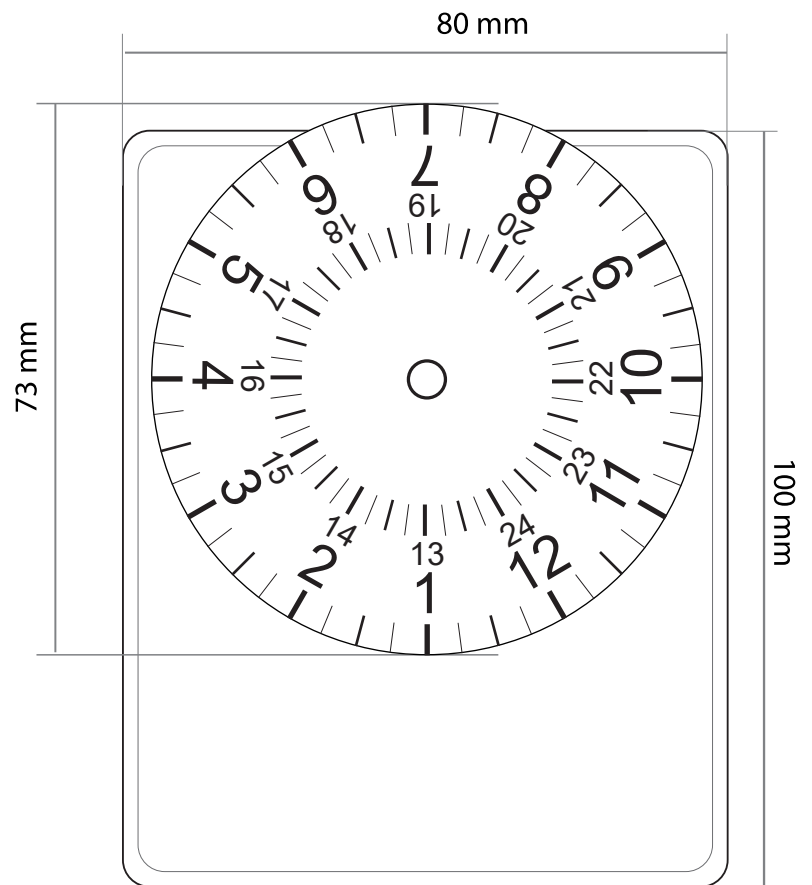

NB! The Rotating Disk is a stock item. Customised disk has an extra cost. With any customisation to the product you must make sure the product does not lose its functionality

Front

Back

You can use this parking sign on your artwork. Use the color you like.

**B**

Product code: PMP-005  
Parking Meter Plastic, Medium

**NB!** This shape is made and provided only to Softreflector LLC's customer or customer's customer. It is forbidden in any case to use it for making queries/orders to other producers/third parties.