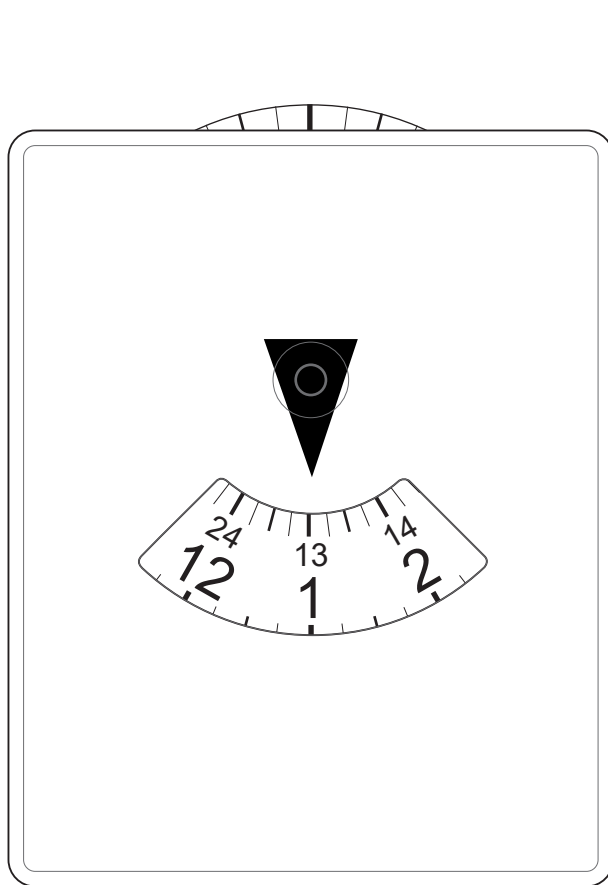

NB! The Rotating Disk is a stock item. Customised disk has an extra cost. With any customisation to the product you must make sure the product does not lose its functionality

Front

Back

You can use this parking sign on your artwork. Use the color you like.

**B**

Product code: PMP-005  
Parking Meter Plastic, Medium

**NB!** This shape is made and provided only to Softreflector LLC's customer or customer's customer. It is forbidden in any case to use it for making queries/orders to other producers/third parties.