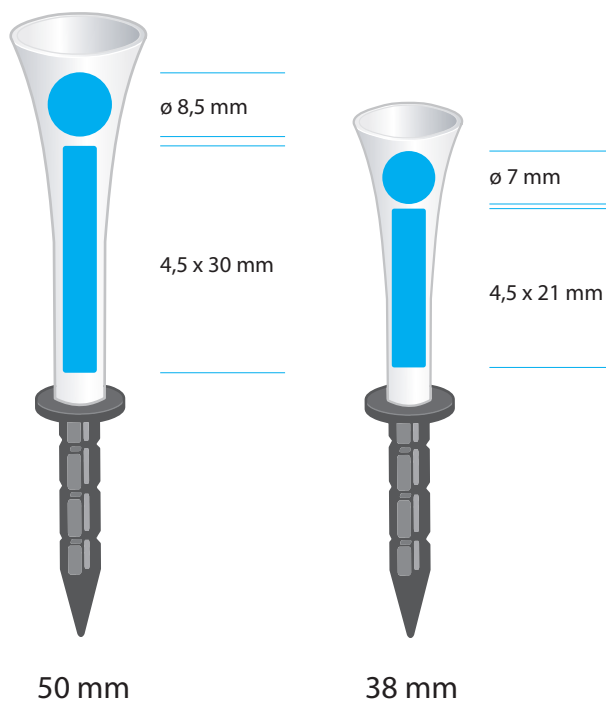

Skala 1:1

Refer to PANTONE Matching System® (PMS) for correct PMS colors. Observe that this is only a reference system and there are no given colors as they are not premixed. Also observe that colors may appear different depending on the color, the surface and the material of the product. We can never guarantee exact PMS color.

This proof only illustrates the placement and proportions of the marking and should be considered as an indication of the final product. We take no responsibility for errors not corrected.