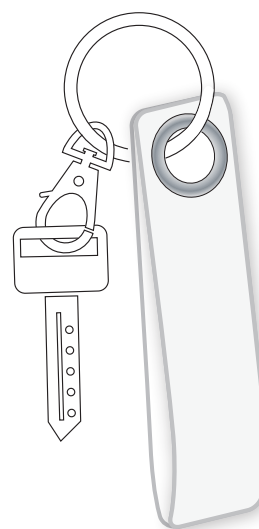

Outside

Inside

Product Code: LS-001
Loop Strap

3M reflector material color:

Try your design under the reflective material.
Mark the correct material.

White

Yellow

Inside velvet color:

Mark the correct material.

Black

Grey

Red

NB! We do not print on velvet.
If you choose velvet, don't
place any design inside.

Use this to mark
your selection

NB! This shape is made and provided only to Softreflector LLC's customer or customer's customer. It is forbidden in any case to use it for making queries/orders to other producers/third parties.