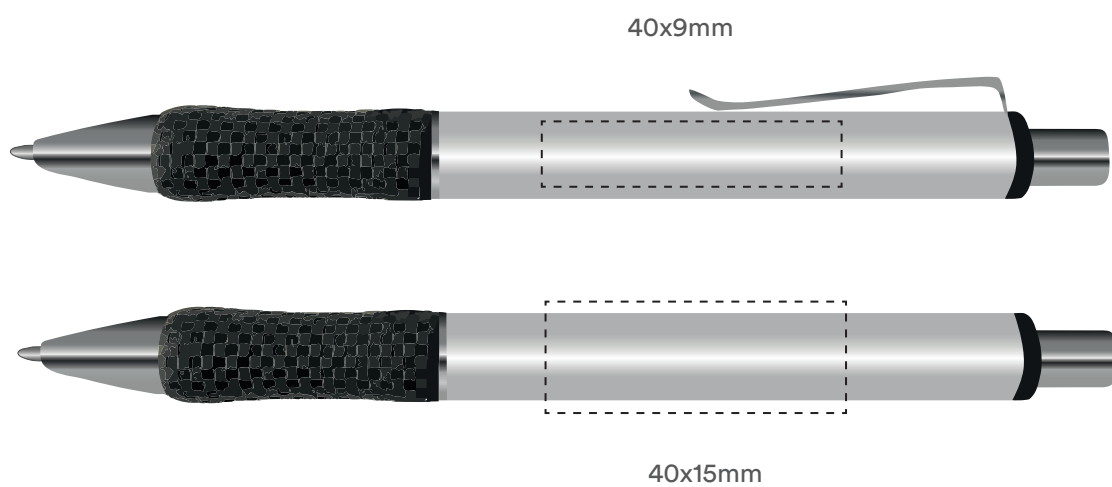

Skala 1:1

Refer to PANTONE Matching System® (PMS) for correct PMS colors. Observe that this is only a reference system and there are no given colors as they are not premixed. Also observe that colors may appear different depending on the color, the surface and the material of the product. We can never guarantee exact PMS color.

This proof only illustrates the placement and proportions of the marking and should be considered as an indication of the final product. We take no responsibility for errors not corrected.