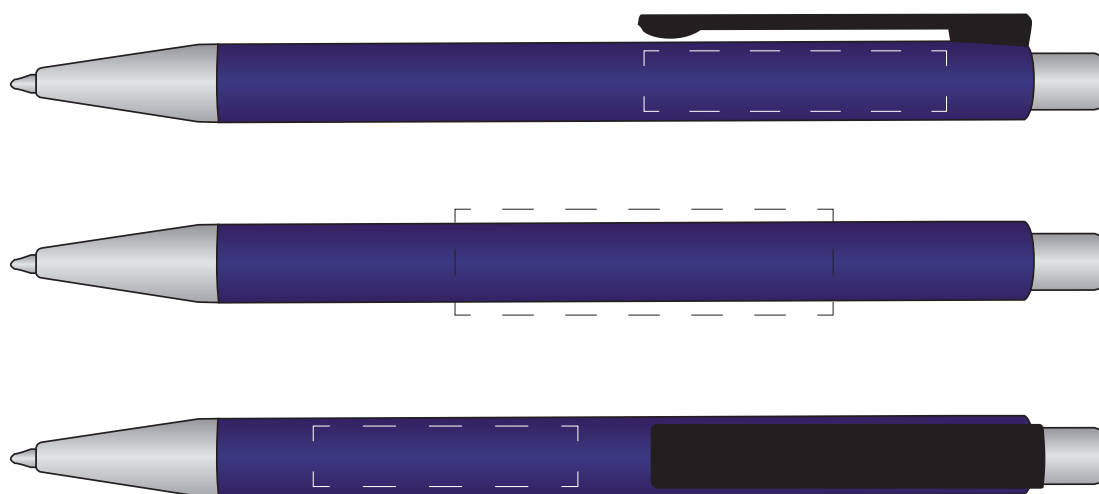

Skala 1:1

Refer to PANTONE Matching System® (PMS) for correct PMS colors. Observe that this is only a reference system and there are no given colors as they are not premixed. Also observe that colors may appear different depending on the color, the surface and the material of the product. We can never guarantee exact PMS color.

This proof only illustrates the placement and proportions of the marking and should be considered as an indication of the final product. We take no responsibility for errors not corrected.