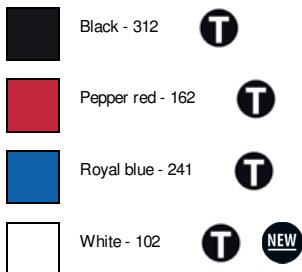

Hood with drawstring

SBS zips

SIZES

	S	M	L	XL	XXL
A/B	64/47	66/50	68/53	70/56	72/59

PACKING :

1

10

weight/box: 9 kg

size/box: 60 x 40 x 25 cm

COLORS : 4

UNIVERSES : Outdoor