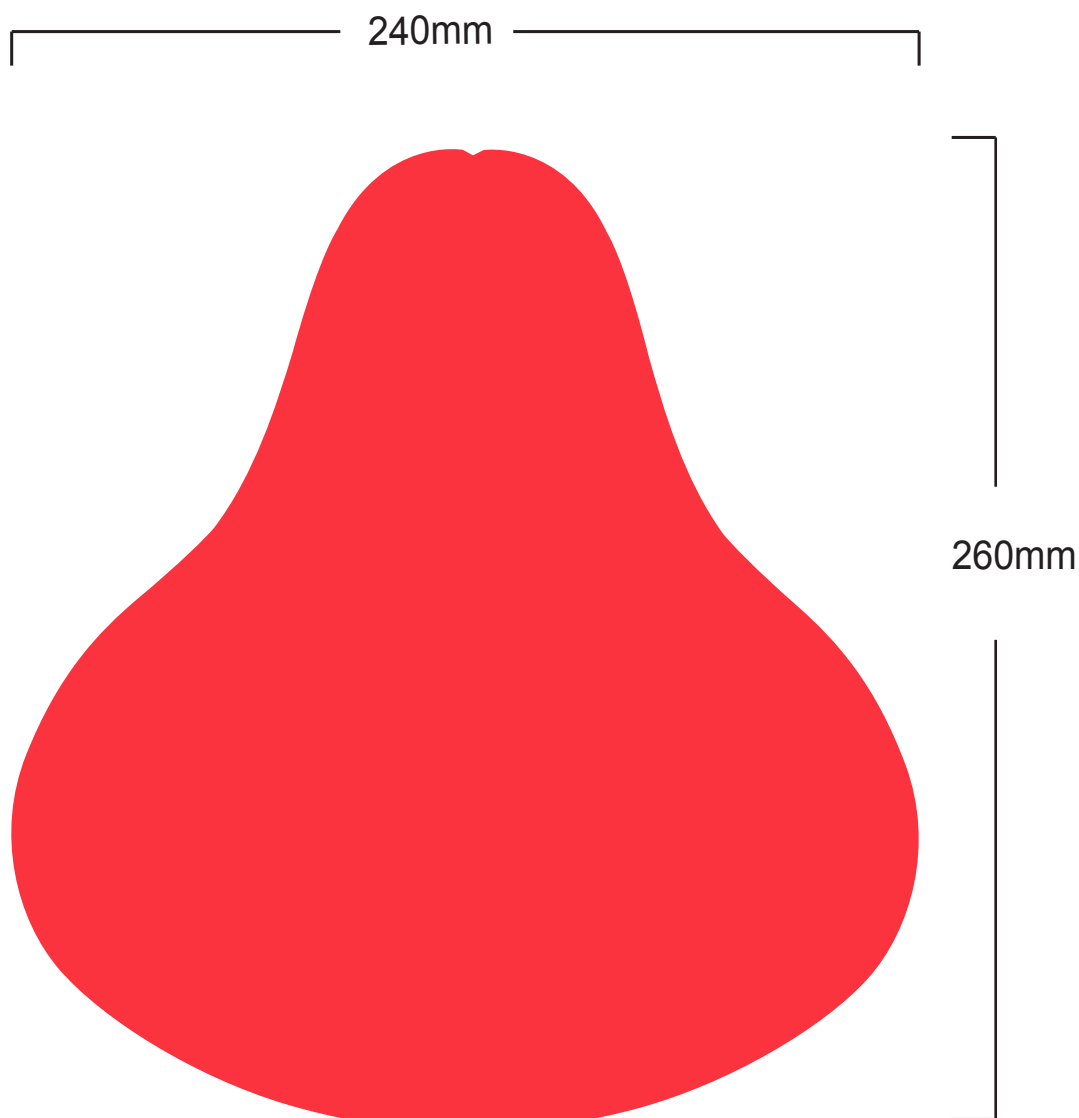

Scale 1:2

Underside: White ( Ange färg här om det ska vara en annan)

Refer to PANTONE Matching System® (PMS) for correct PMS colors. Observe that this is only a reference system and there are no given colors as they are not premixed. Also observe that colors may appear different depending on the color, the surface and the material of the product. We can never guarantee exact PMS color.

This proof only illustrates the placement and proportions of the marking and should be considered as an indication of the final product. We take no responsibility for errors not corrected.