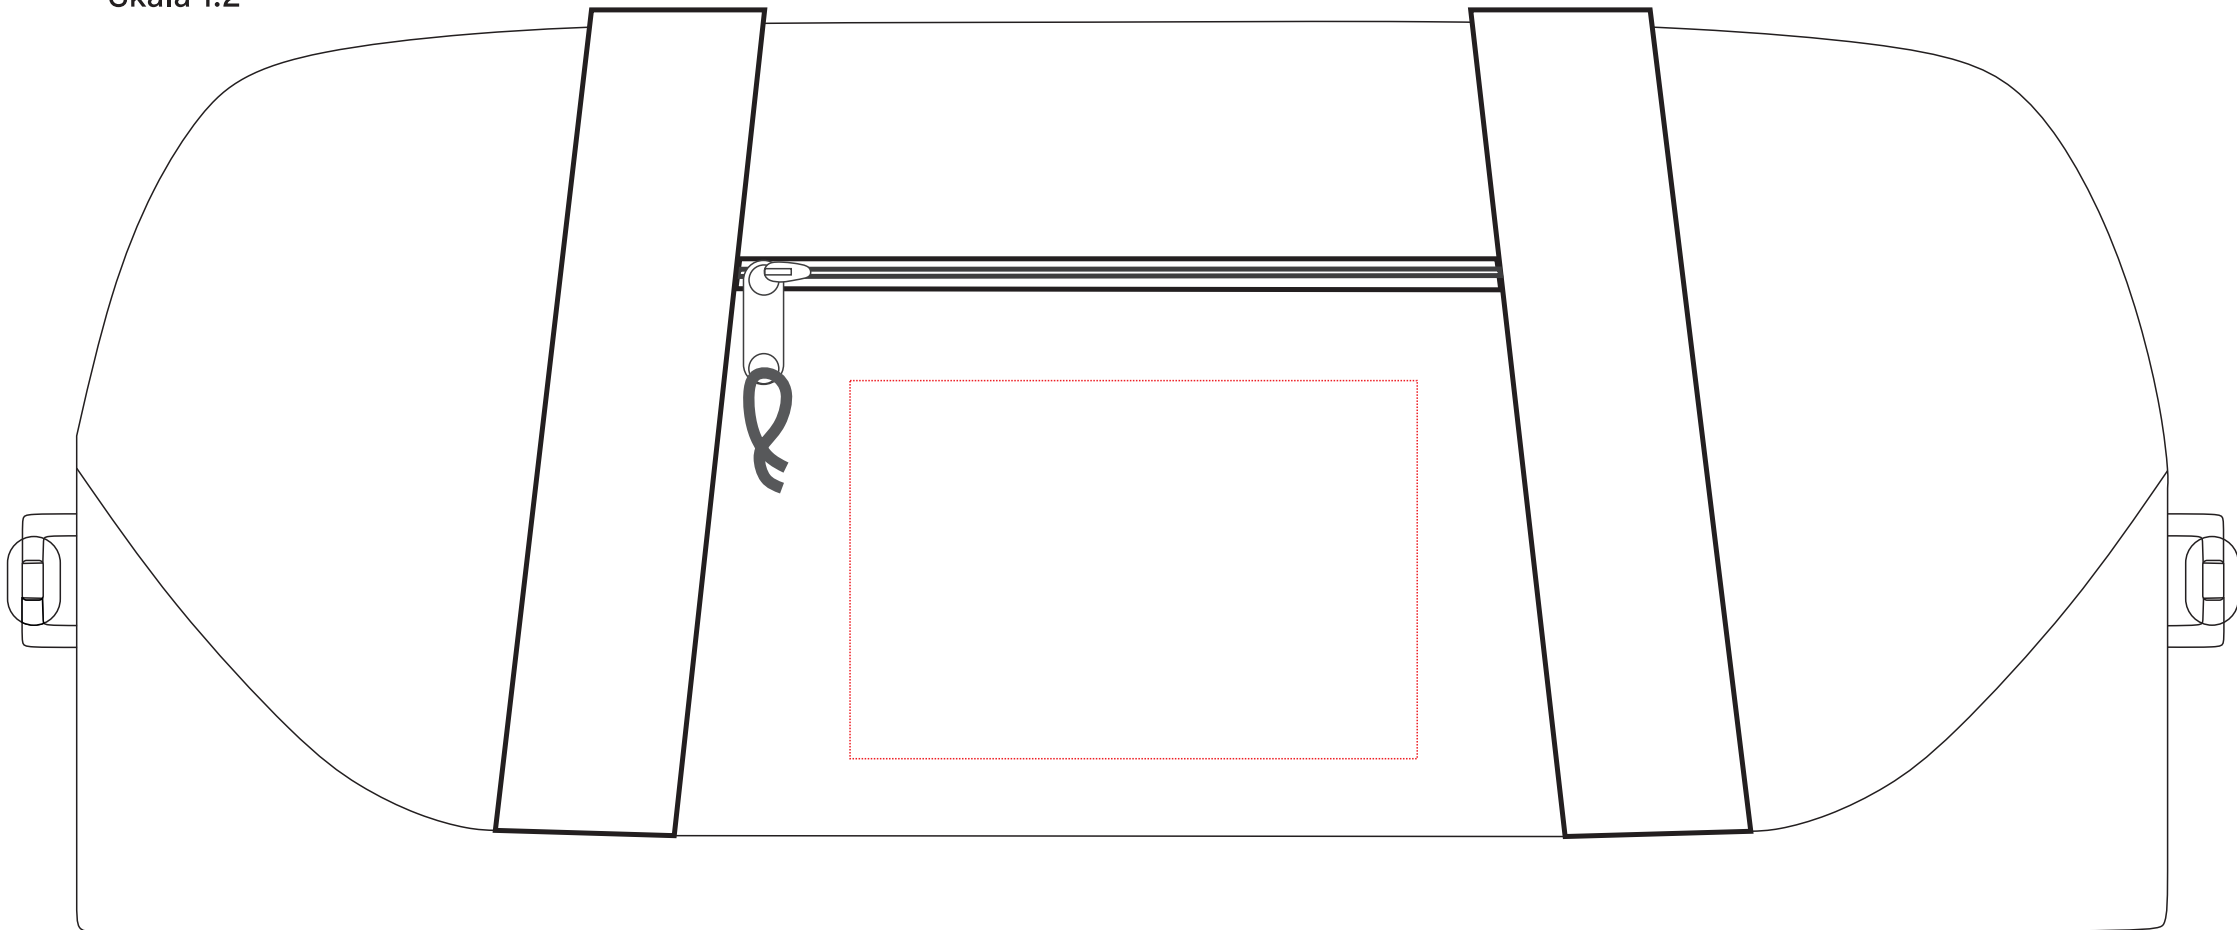

Skala 1:2

Tryckyta: 150 x 100 mm

Refer to PANTONE Matching System® (PMS) for correct PMS colors. Observe that this is only a reference system and there are no given colors as they are not premixed. Also observe that colors may appear different depending on the color, the surface and the material of the product. We can never guarantee exact PMS color.

This proof only illustrates the placement and proportions of the marking and should be considered as an indication of the final product. We take no responsibility for errors not corrected.