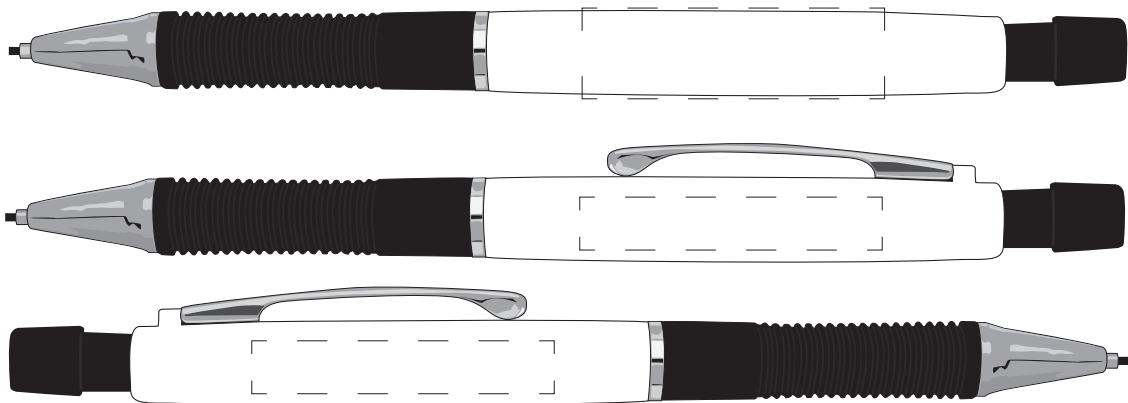

Skala 1:1

Refer to PANTONE Matching System® (PMS) for correct PMS colors. Observe that this is only a reference system and there are no given colors as they are not premixed. Also observe that colors may appear different depending on the color, the surface and the material of the product. We can never guarantee exact PMS color.

This proof only illustrates the placement and proportions of the marking and should be considered as an indication of the final product. We take no responsibility for errors not corrected.