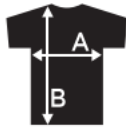

sizing
(XS-XXXL)

	XS	S	M	L	XL	XXL	XXXL
A	46	49	52	55	58	61	64
B	69	70,5	72	73,5	75	76,5	78

Measurement 'A' 1/2 chest (measured 2 cm from armpit)

Measurement 'B' center back length

Note: On wearable items a tolerance is applicable