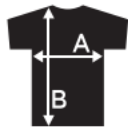

sizing
(XS-XXL)

Size:	XS	S	M	L	XL	XXL
A	41	44	47	50	53	56
B	60	61,5	63	64,5	66	67,5

Measurement 'A' 1/2 chest (measured 2 cm from armpit)

Measurement 'B' center back length

Note: On wearable items a tolerance is applicable