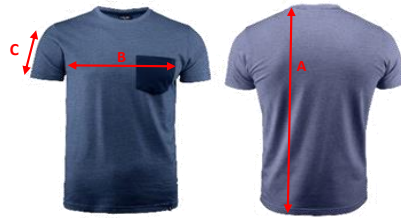

JAMES
HARVEST
sports *wear*

SIZE CHART

Brand: J. HARVEST SPORTSWEAR

Style: 2114008 PORTWILLOW

	XS	S	M	L	XL	XXL	3XL
A) body length from shoulder point	68	70	72	74	77	80	83
B) 1/2 chest width	47	50	53	56	60	64	68
C) sleeve length	18	19	20	21	22	23	24

All measurements are indicative with minimum tolerance of 1 cm