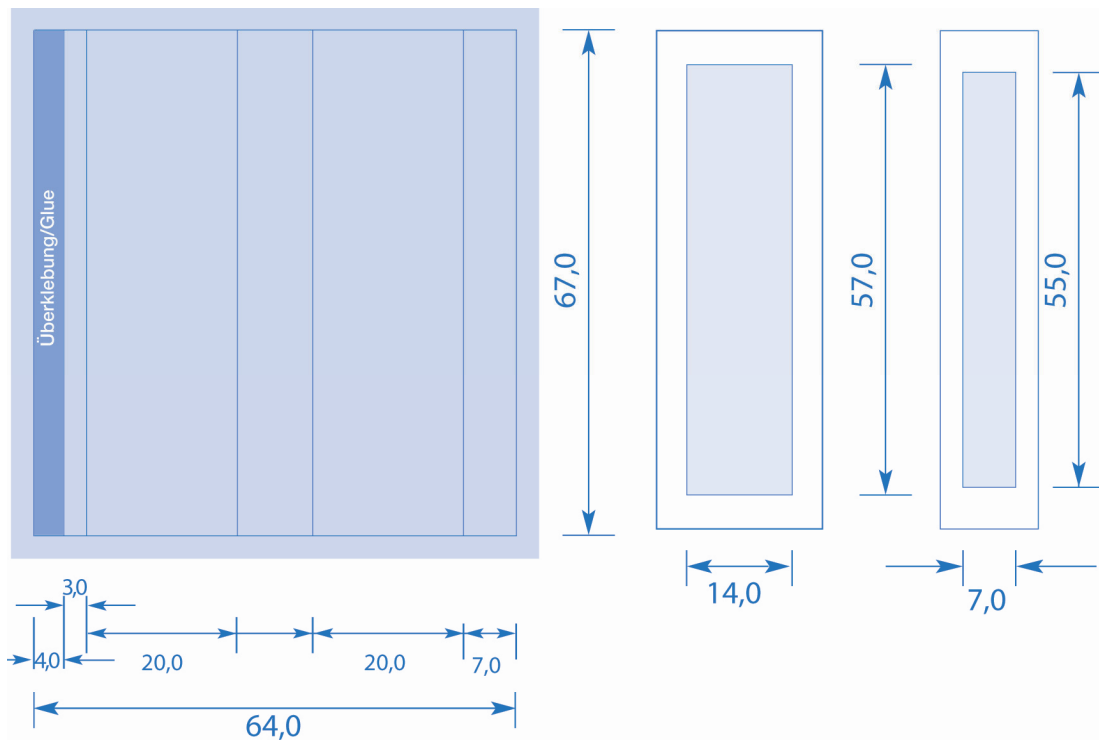

Skala 1:1

Refer to PANTONE Matching System® (PMS) for correct PMS colors. Observe that this is only a reference system and there are no given colors as they are not premixed. Also observe that colors may appear different depending on the color, the surface and the material of the product. We can never guarantee exact PMS color.

This proof only illustrates the placement and proportions of the marking and should be considered as an indication of the final product. We take no responsibility for errors not corrected.