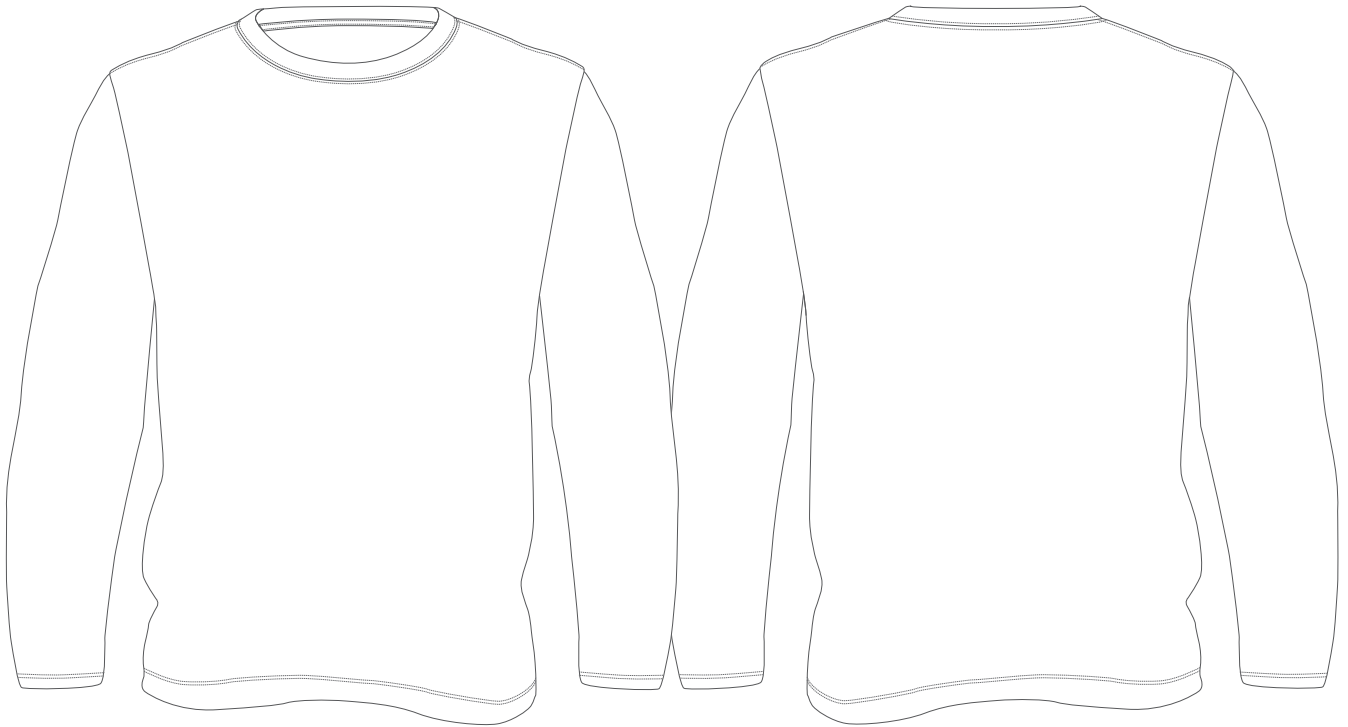

Observe!
This template is just an illustration
and not an exact copy of the actual sweatshirt.

Front

Back

Refer to PANTONE Matching System® (PMS) for correct PMS colors. Observe that this is only a reference system and there are no given colors as they are not premixed. Also observe that colors may appear different depending on the color, the surface and the material of the product. We can never guarantee exact PMS color.

This proof only illustrates the placement and proportions of the marking and should be considered as an indication of the final product. We take no responsibility for errors not corrected.