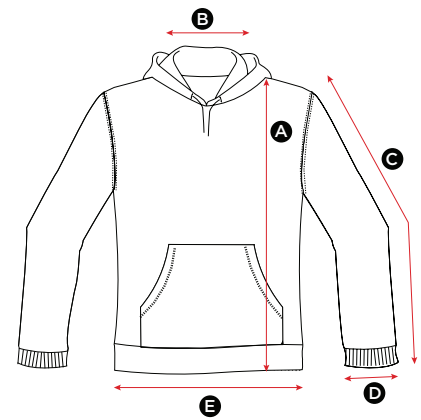

Mens Ladies Kids

SG24 Men's Contrast Hoodie 281.52

MEASUREMENTS	S	M	L	XL	2XL	3XL	4XL	5XL
A Length	68.5	71	73.5	76	78.5	81	83.5	86
B Back neck opening	20.5	21	21.5	22	22.5	23	24	25
C Sleeve length	66.5	68	69.5	71	71	72.5	73	74.5
D Sleeve width opening	10.5	10.5	10.5	11.5	11.5	11.5	12	12
E Bottom hem opening	39.5	43	46.5	50	53.5	57	63	69

in cm

All measurements are within industry standard tolerances and are product dependent.

SG24F Ladies' Contrast Hoodie 254.52

MEASUREMENTS	XS	S	M	L	XL	2XL
A Length	59.5	62	64.5	67	69.5	72
B Back neck opening	20.5	21	21.5	22	22.5	23
C Sleeve length	60.5	62	63.5	65	66.5	66.5
D Sleeve width opening	8	8	8	9	9	9
E Bottom hem opening	38	42	45	48	51	54

in cm

All measurements are within industry standard tolerances and are product dependent.

SG24K Kids' Contrast Hoodie 280.52

MEASUREMENTS	(Years) 3-4	5-6	7-8	9-10	11-12
	(CM)104	116	128	140	152
A Length	45	49	54	57	62
B Back neck opening	21	22	24	25	26
C Sleeve length	40	42	44	51.5	54.5
D Sleeve width opening	6.5	6.5	6.5	7	7
E Bottom hem opening	31	33	35	37	39