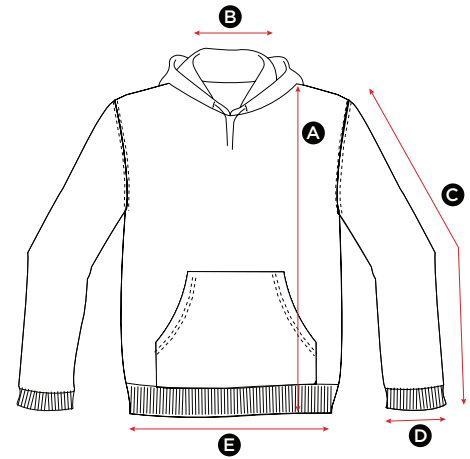

Mens Ladies Kids

SG24 Men's Contrast Hoodie 281.52

MEASUREMENTS	S	M	L	XL	2XL	3XL	4XL	5XL
A Length	68.5	71	73.5	76	78.5	81	83.5	86
B Back neck opening	20.5	21	21.5	22	22.5	23	24	25
C Sleeve length	66.5	68	69.5	71	71	72.5	73	74.5
D Sleeve width opening	10.5	10.5	10.5	11.5	11.5	11.5	12	12
E Bottom hem opening	39.5	43	46.5	50	53.5	57	63	69

in cm

All measurements are within industry standard tolerances and are product dependent.

SG24F Ladies' Contrast Hoodie 254.52

MEASUREMENTS	XS	S	M	L	XL	2XL
A Length	59.5	62	64.5	67	69.5	72
B Back neck opening	20.5	21	21.5	22	22.5	23
C Sleeve length	60.5	62	63.5	65	66.5	66.5
D Sleeve width opening	8	8	8	9	9	9
E Bottom hem opening	38	42	45	48	51	54

in cm

All measurements are within industry standard tolerances and are product dependent.

SG24K Kids' Contrast Hoodie 280.52

MEASUREMENTS	(Years) 3-4	5-6	7-8	9-10	11-12
	(CM)104	116	128	140	152
A Length	45	49	54	57	62
B Back neck opening	21	22	24	25	26
C Sleeve length	40	42	44	51.5	54.5
D Sleeve width opening	6.5	6.5	6.5	7	7
E Bottom hem opening	31	33	35	37	39