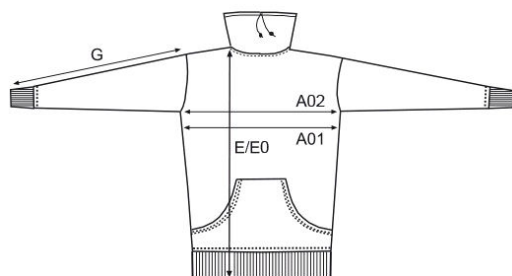

3407 / 3407F

Men's Turtleneck-T LS

measurement table (cm)

	XS	S	M	L	XL	XXL	XXXL
A01	48	51	53	55	58	62	66
E	68	68	70	72	74	77	80
G	60,5	62	63,5	65	66,5	68	68

A01	1/2 CHEST
E	BODY LENGTH
G	SLEEVE LENGTH

colours

00/white
11-0601 TPX/TCX

9D/black
19-4205 TPX/TCX

WG/light grey
18-4510 TCX

LB/light brown
17-1410 TPX/TCX

54/navy
19-4025 TPX/TCX

HG/hunting gree
18-0403 TPX/TCX

product description

Long sleeve turtleneck T-shirt, interlock, 100 % cotton, 220 g/m², XS-XXXL. Colours light brown, hunting green in sizes S-XL.

material

100 % cotton

weight

220 g/m²

sizes

XS-XXXL

care instructions

packaging units

Unit = 1 pieces.

Carton = 50 pieces.

Sizes and weights + /- 5%. Subject to amendment.

CORPORATE FASHION SINCE 1989