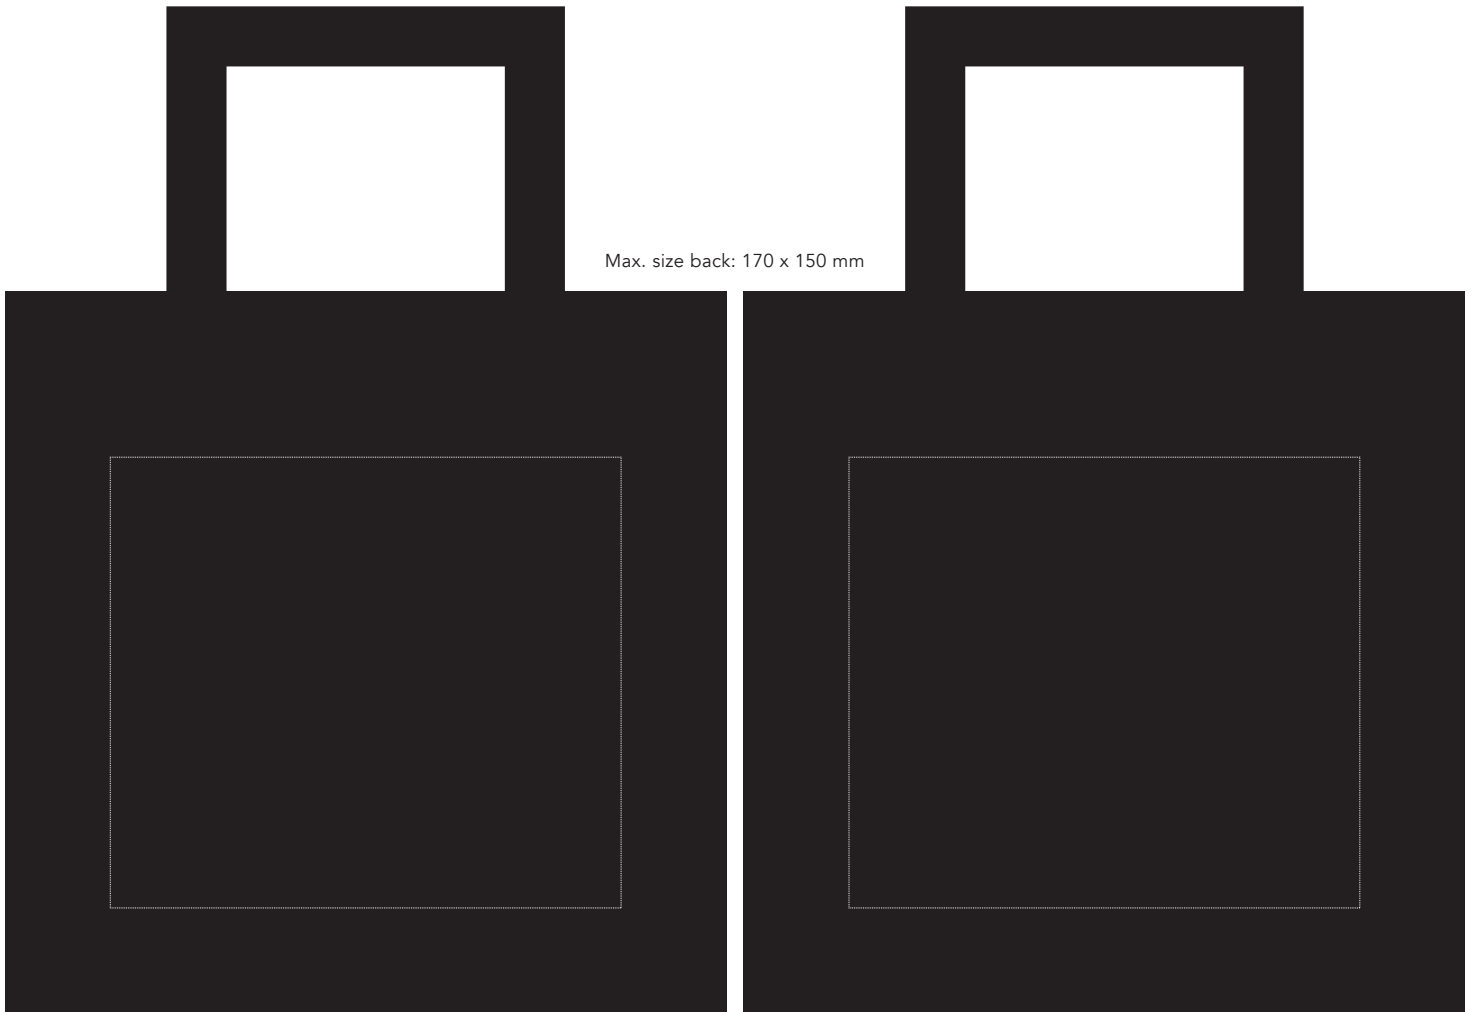

Cottonbag Lunch Bag
 250gsm recycled cotton
 Size: 24 x 24 x 15 cm
 30 cm handles

Front

Back

INSIDE LABEL & HANGTAG:

Refer to PANTONE Matching System® (PMS) for correct PMS colors. Observe that this is only a reference system and there are no given colors as they are not premixed. Also observe that colors may appear different depending on the color, the surface and the material of the product. We can never guarantee exact PMS color.

This proof only illustrates the placement and proportions of the marking and should be considered as an indication of the final product. We take no responsibility for errors not corrected.