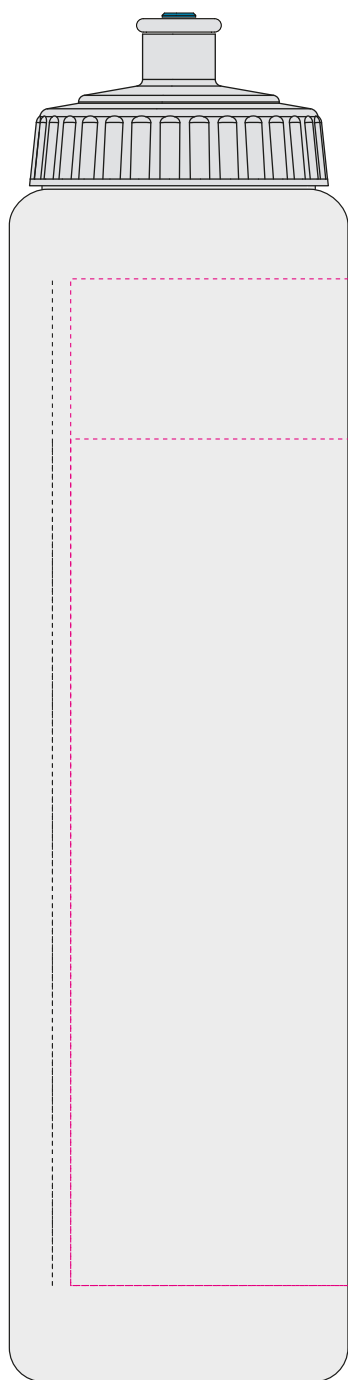

Imprint:

Placement:

1000ml team slim

Max. imprint area 220 x 220 mm SPECIAL silkscreen

Max. imprint area 220 x 185 mm