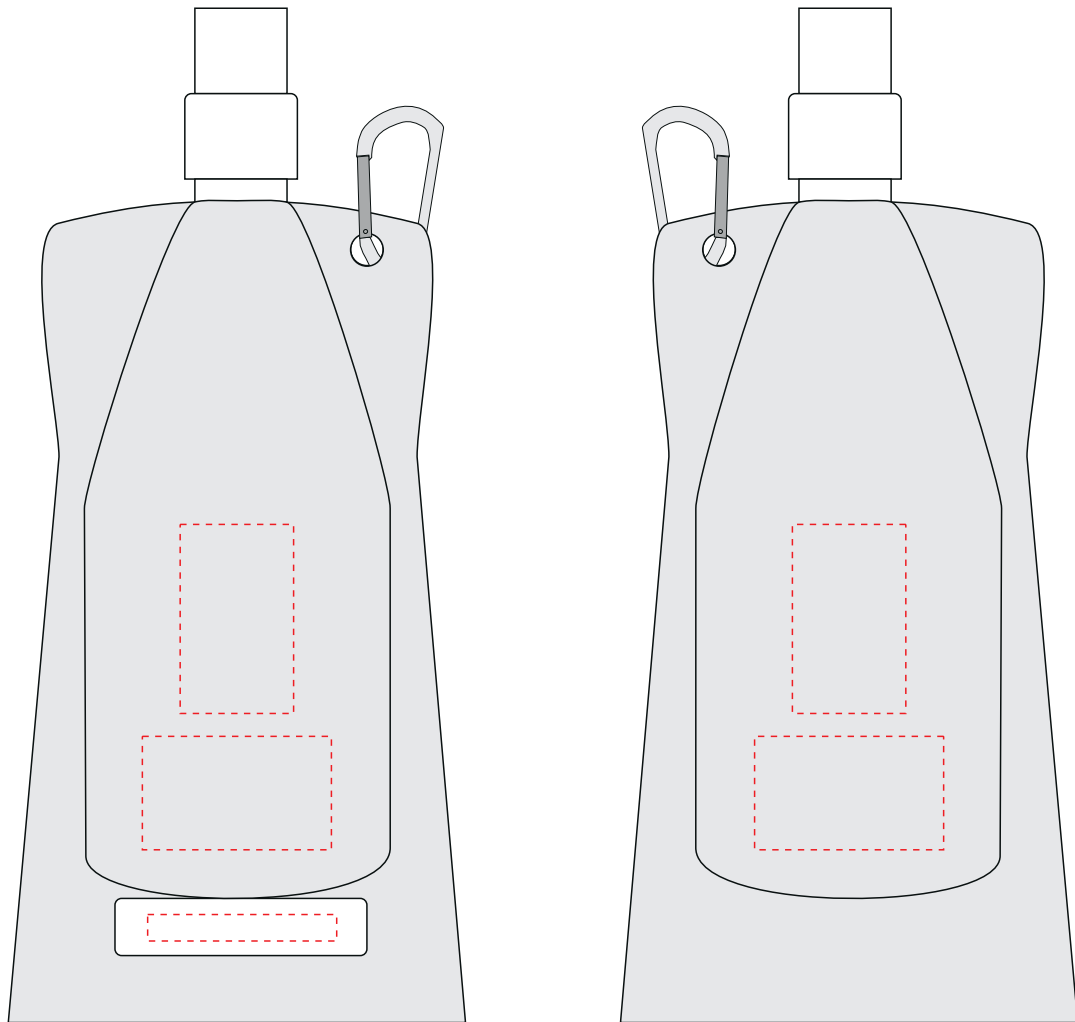

Skala 1:2

Refer to PANTONE Matching System® (PMS) for correct PMS colors. Observe that this is only a reference system and there are no given colors as they are not premixed. Also observe that colors may appear different depending on the color, the surface and the material of the product. We can never guarantee exact PMS color.

This proof only illustrates the placement and proportions of the marking and should be considered as an indication of the final product. We take no responsibility for errors not corrected.