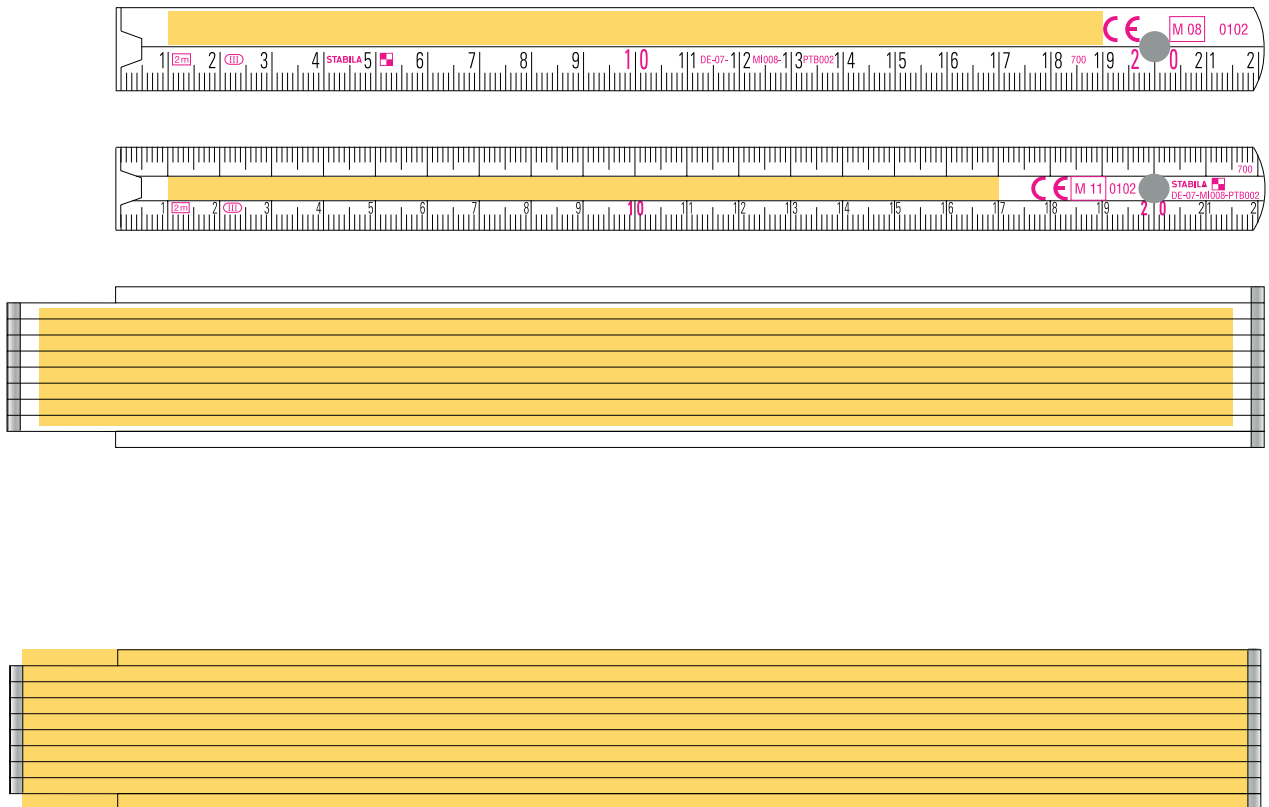

Skala 1:1

Refer to PANTONE Matching System® (PMS) for correct PMS colors. Observe that this is only a reference system and there are no given colors as they are not premixed. Also observe that colors may appear different depending on the color, the surface and the material of the product. We can never guarantee exact PMS color.

This proof only illustrates the placement and proportions of the marking and should be considered as an indication of the final product. We take no responsibility for errors not corrected.